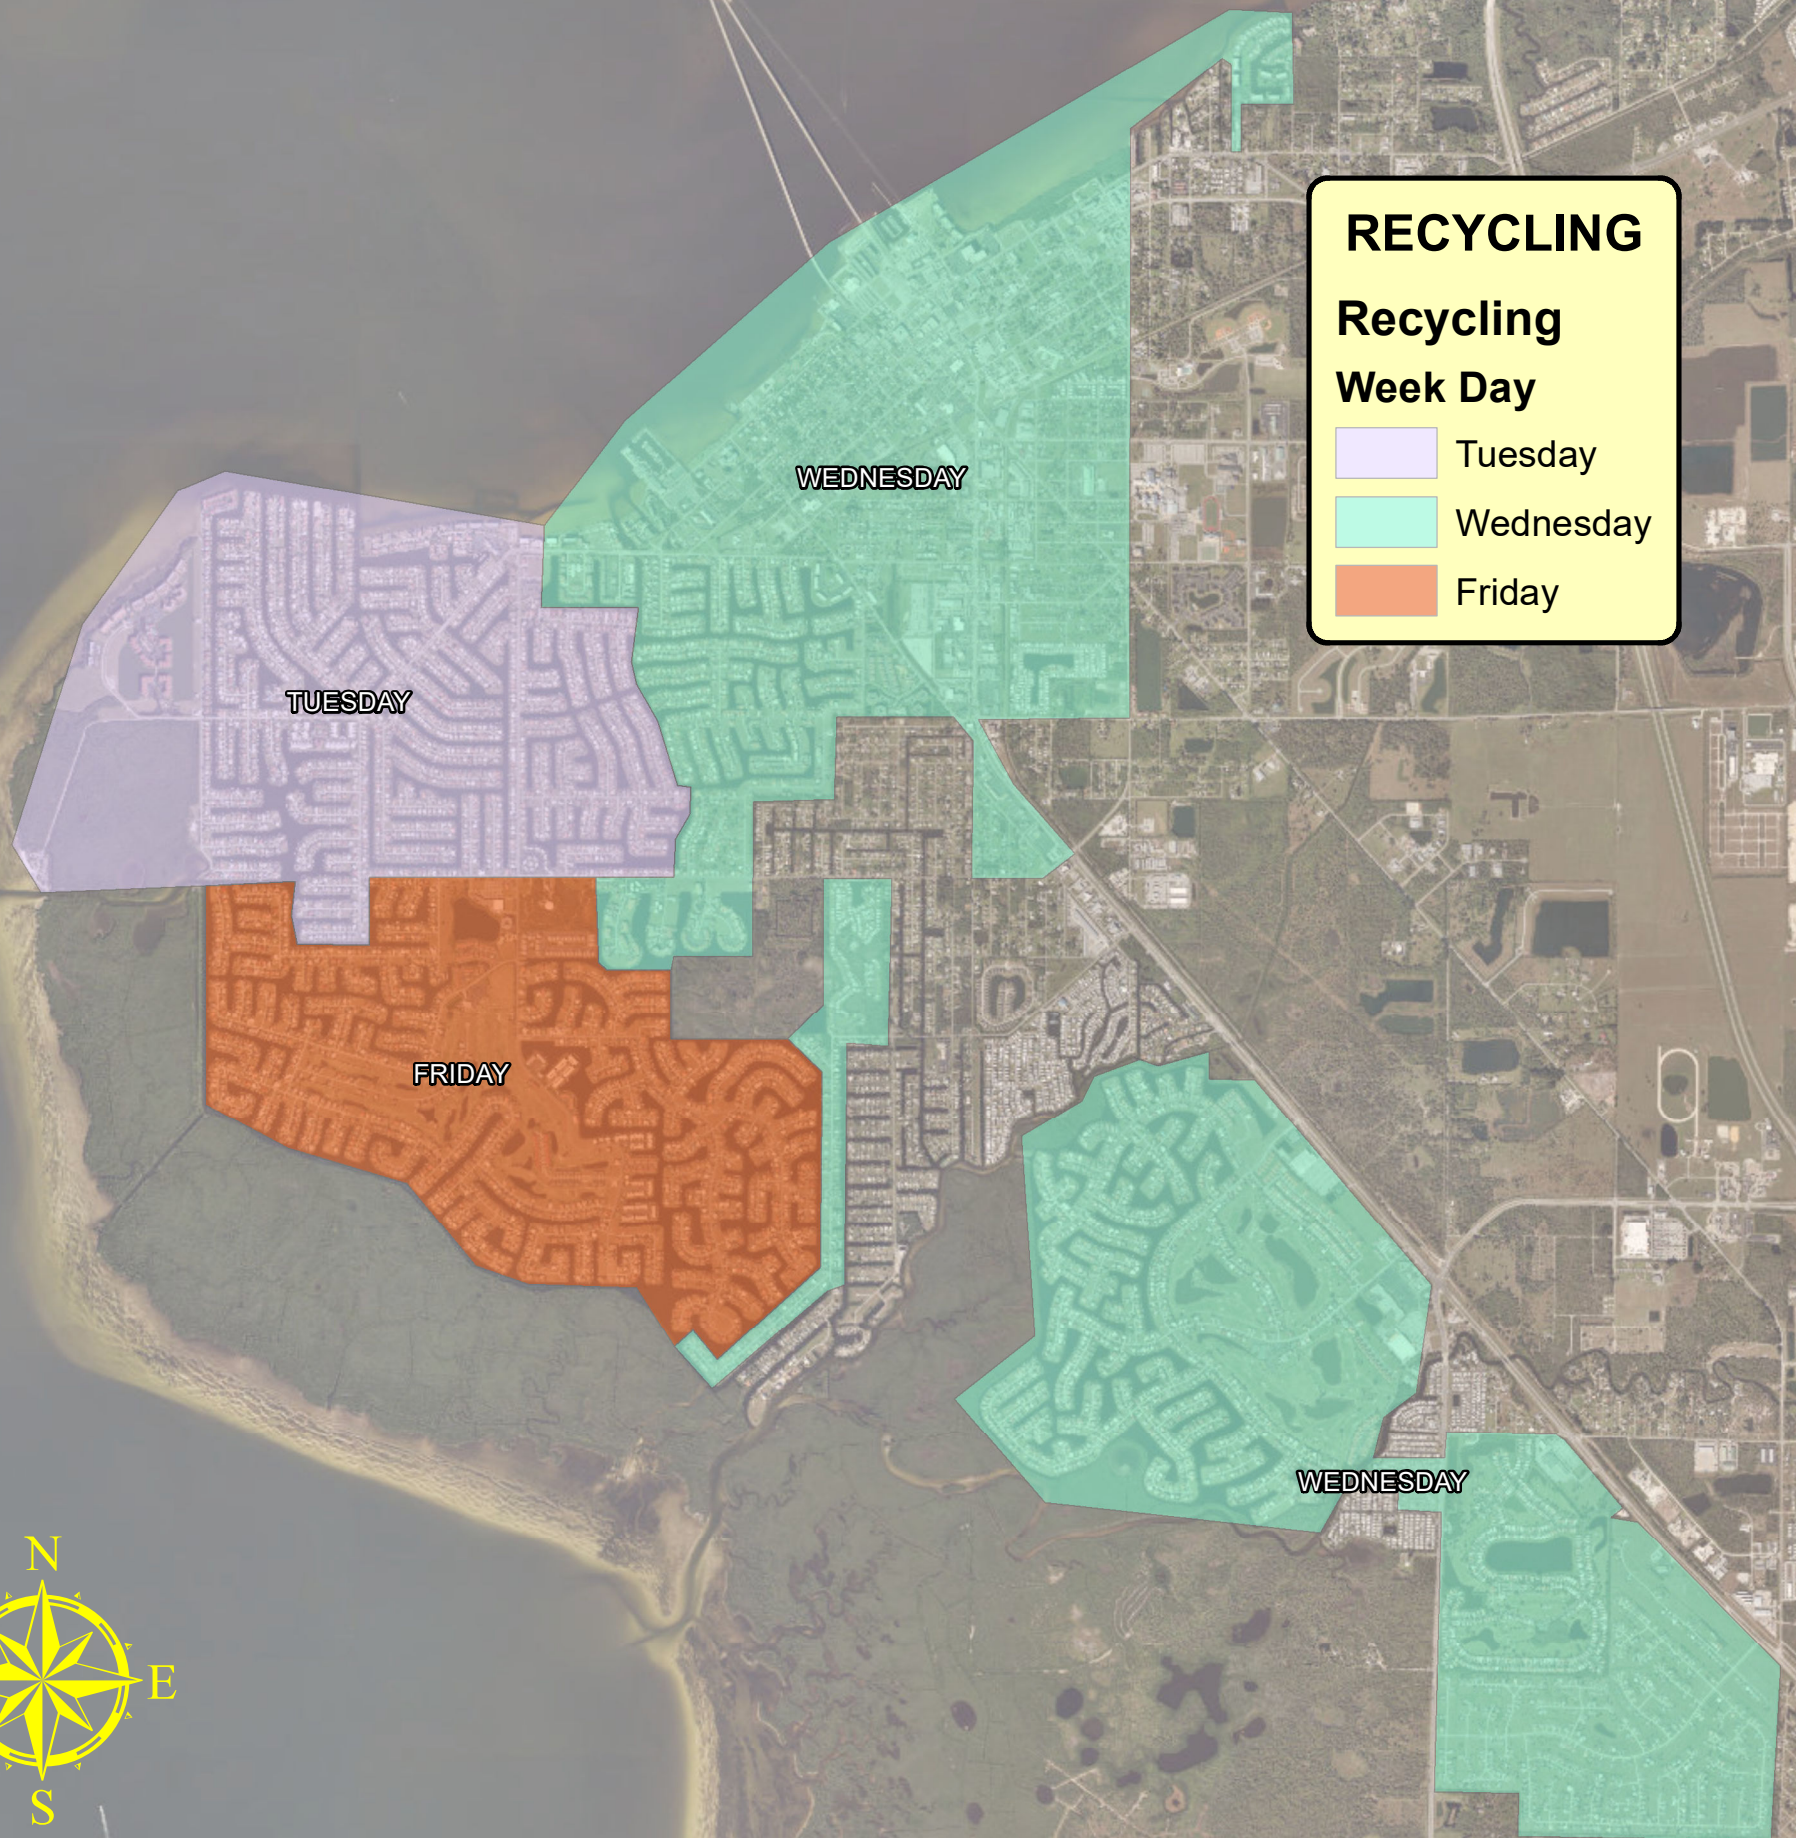

RESIDENTIAL RECYCLING COLLECTION SCHEDULE

RECYCLING

Recycling

Week Day

- Tuesday
- Wednesday
- Friday

TUESDAY

WEDNESDAY

FRIDAY

WEDNESDAY