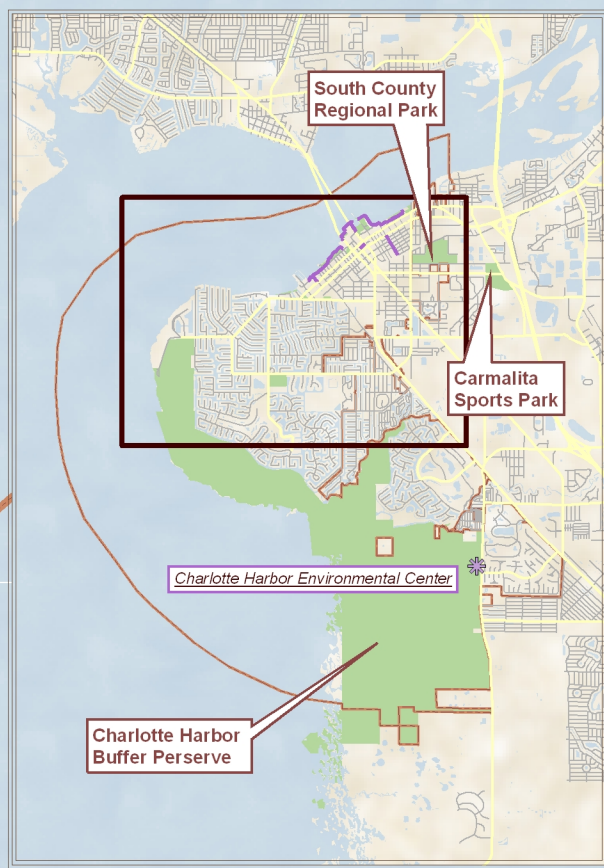

City of Punta Gorda Parks Map

Legend

-  Park
-  Points of Interest
-  Greenways
-  City Limits

Miles

0 0.25 0.5 0.75