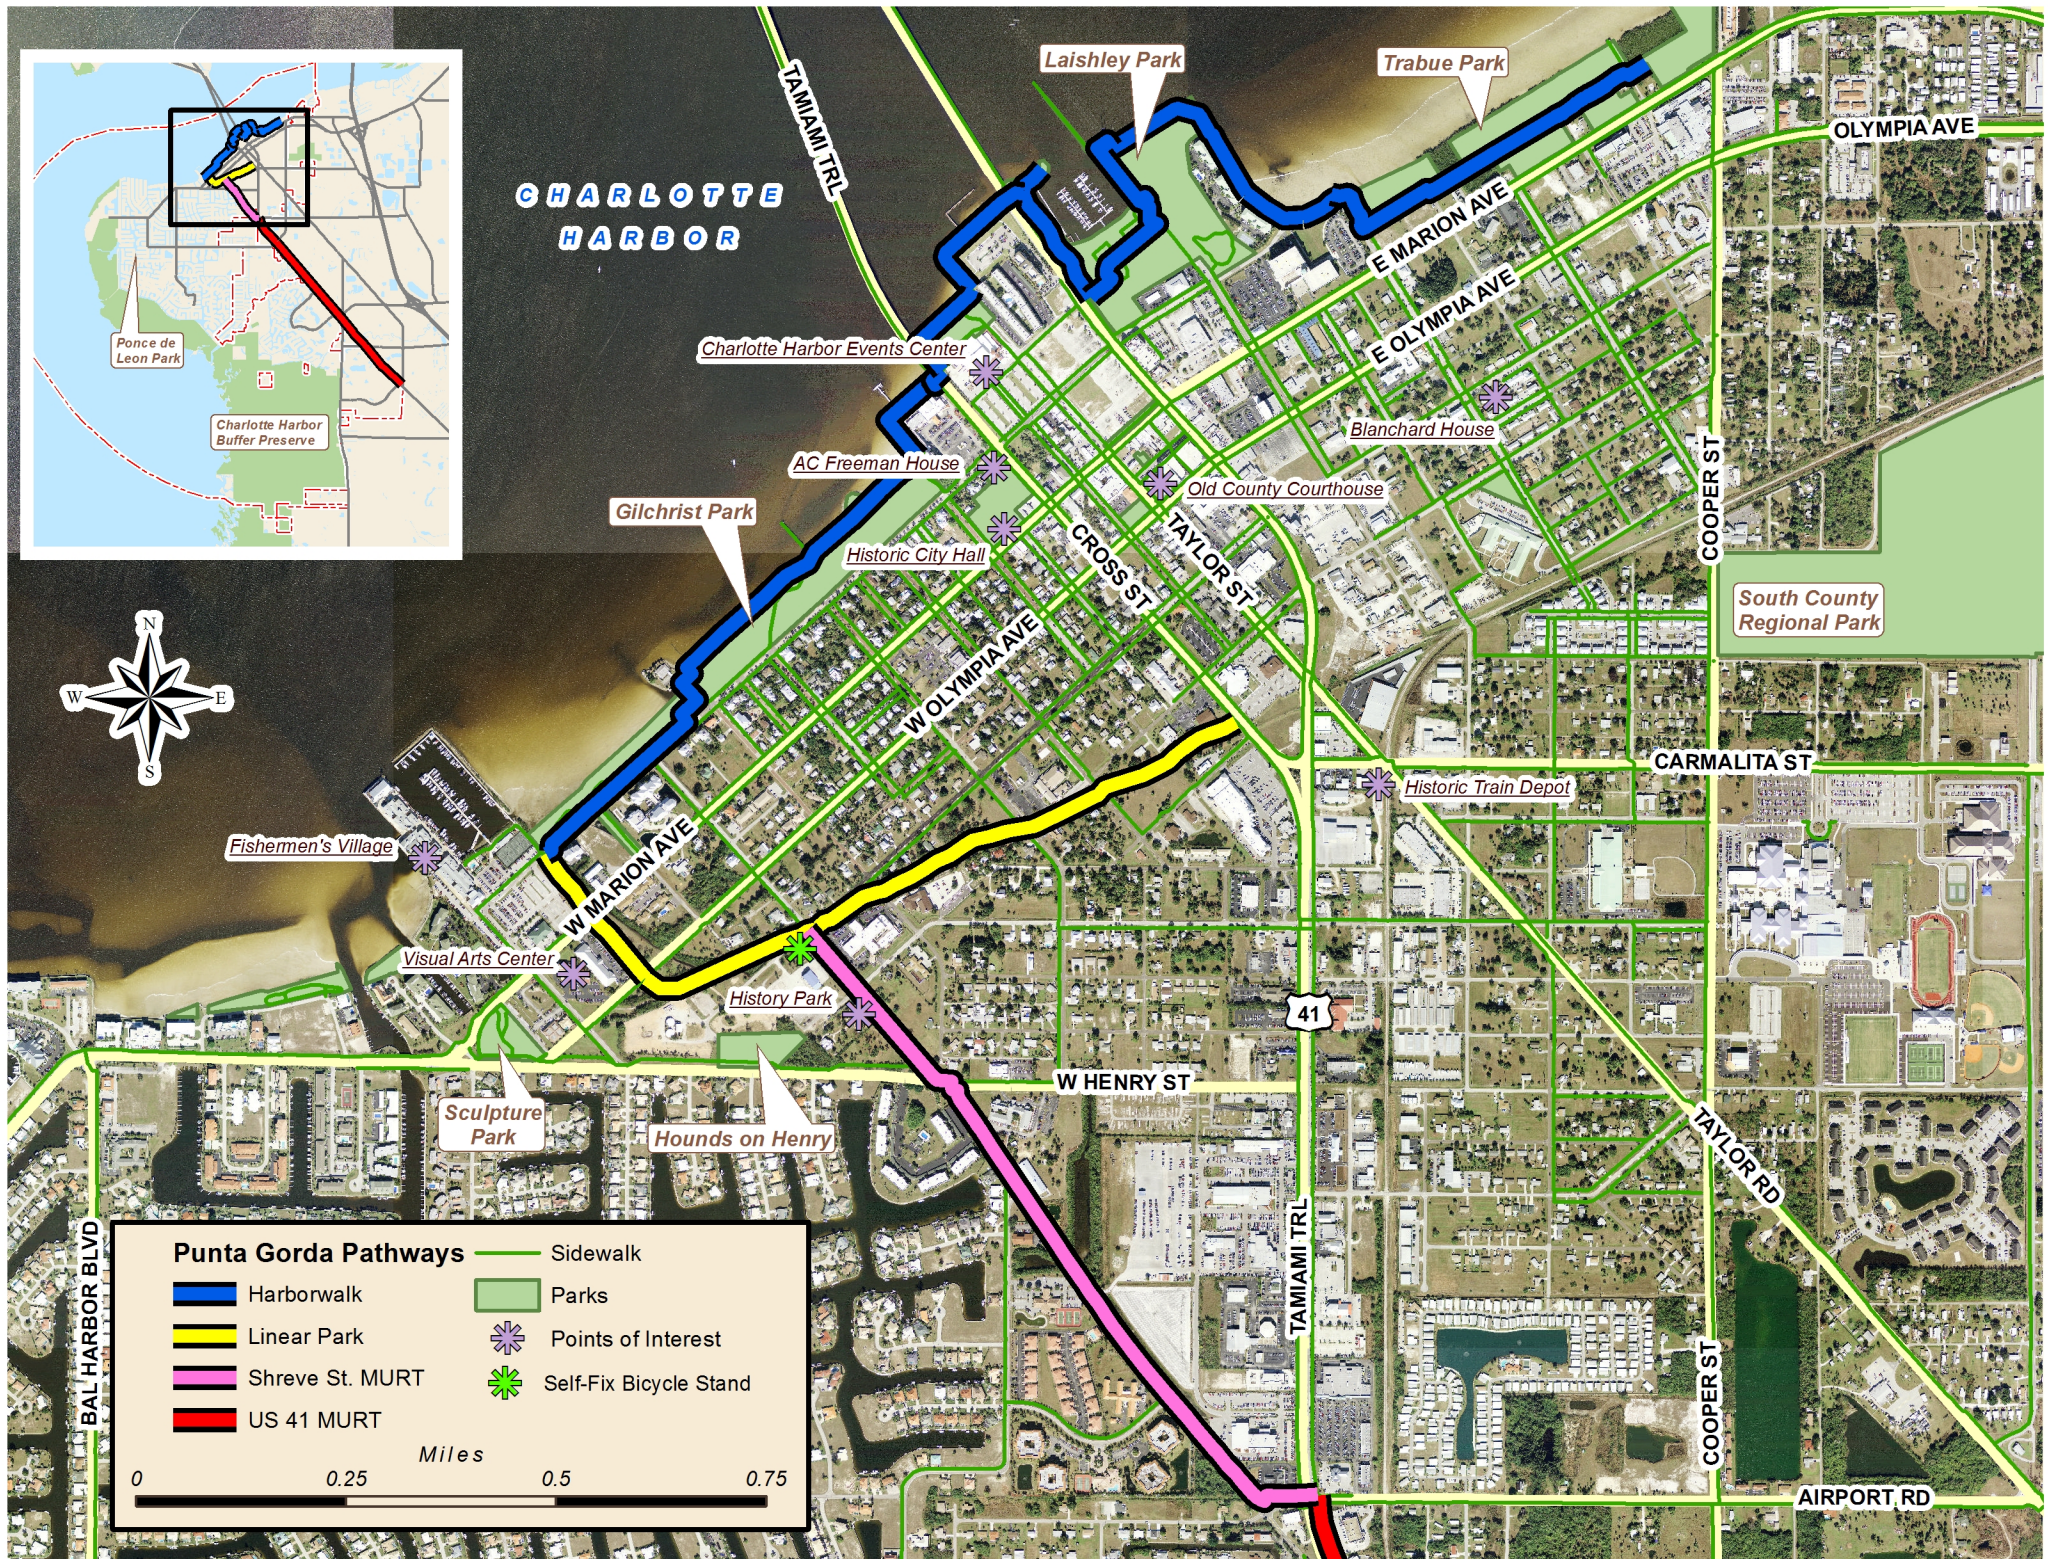

CHARLOTTE HARBOR

Punta Gorda Pathways			
	Harborwalk		Sidewalk
	Linear Park		Parks
	Shreve St. MURT		Points of Interest
	US 41 MURT		Self-Fix Bicycle Stand

0 0.25 0.5 0.75 Miles