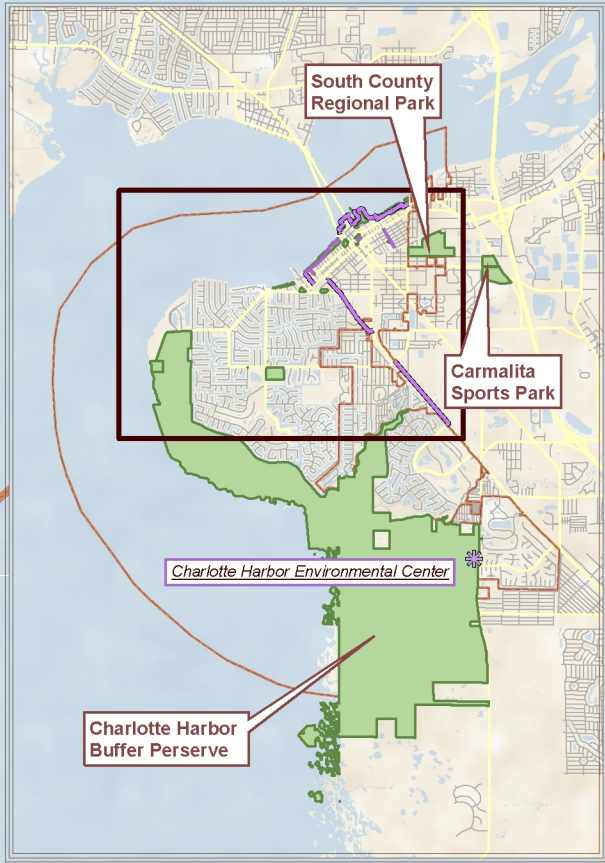

# CITY OF PUNTA GORDA PARKS MAP

**Legend**

- ✳ Points of Interest
- Ring Around the City
- Park
- ▭ City Limits

Miles

0 0.25 0.5 0.75