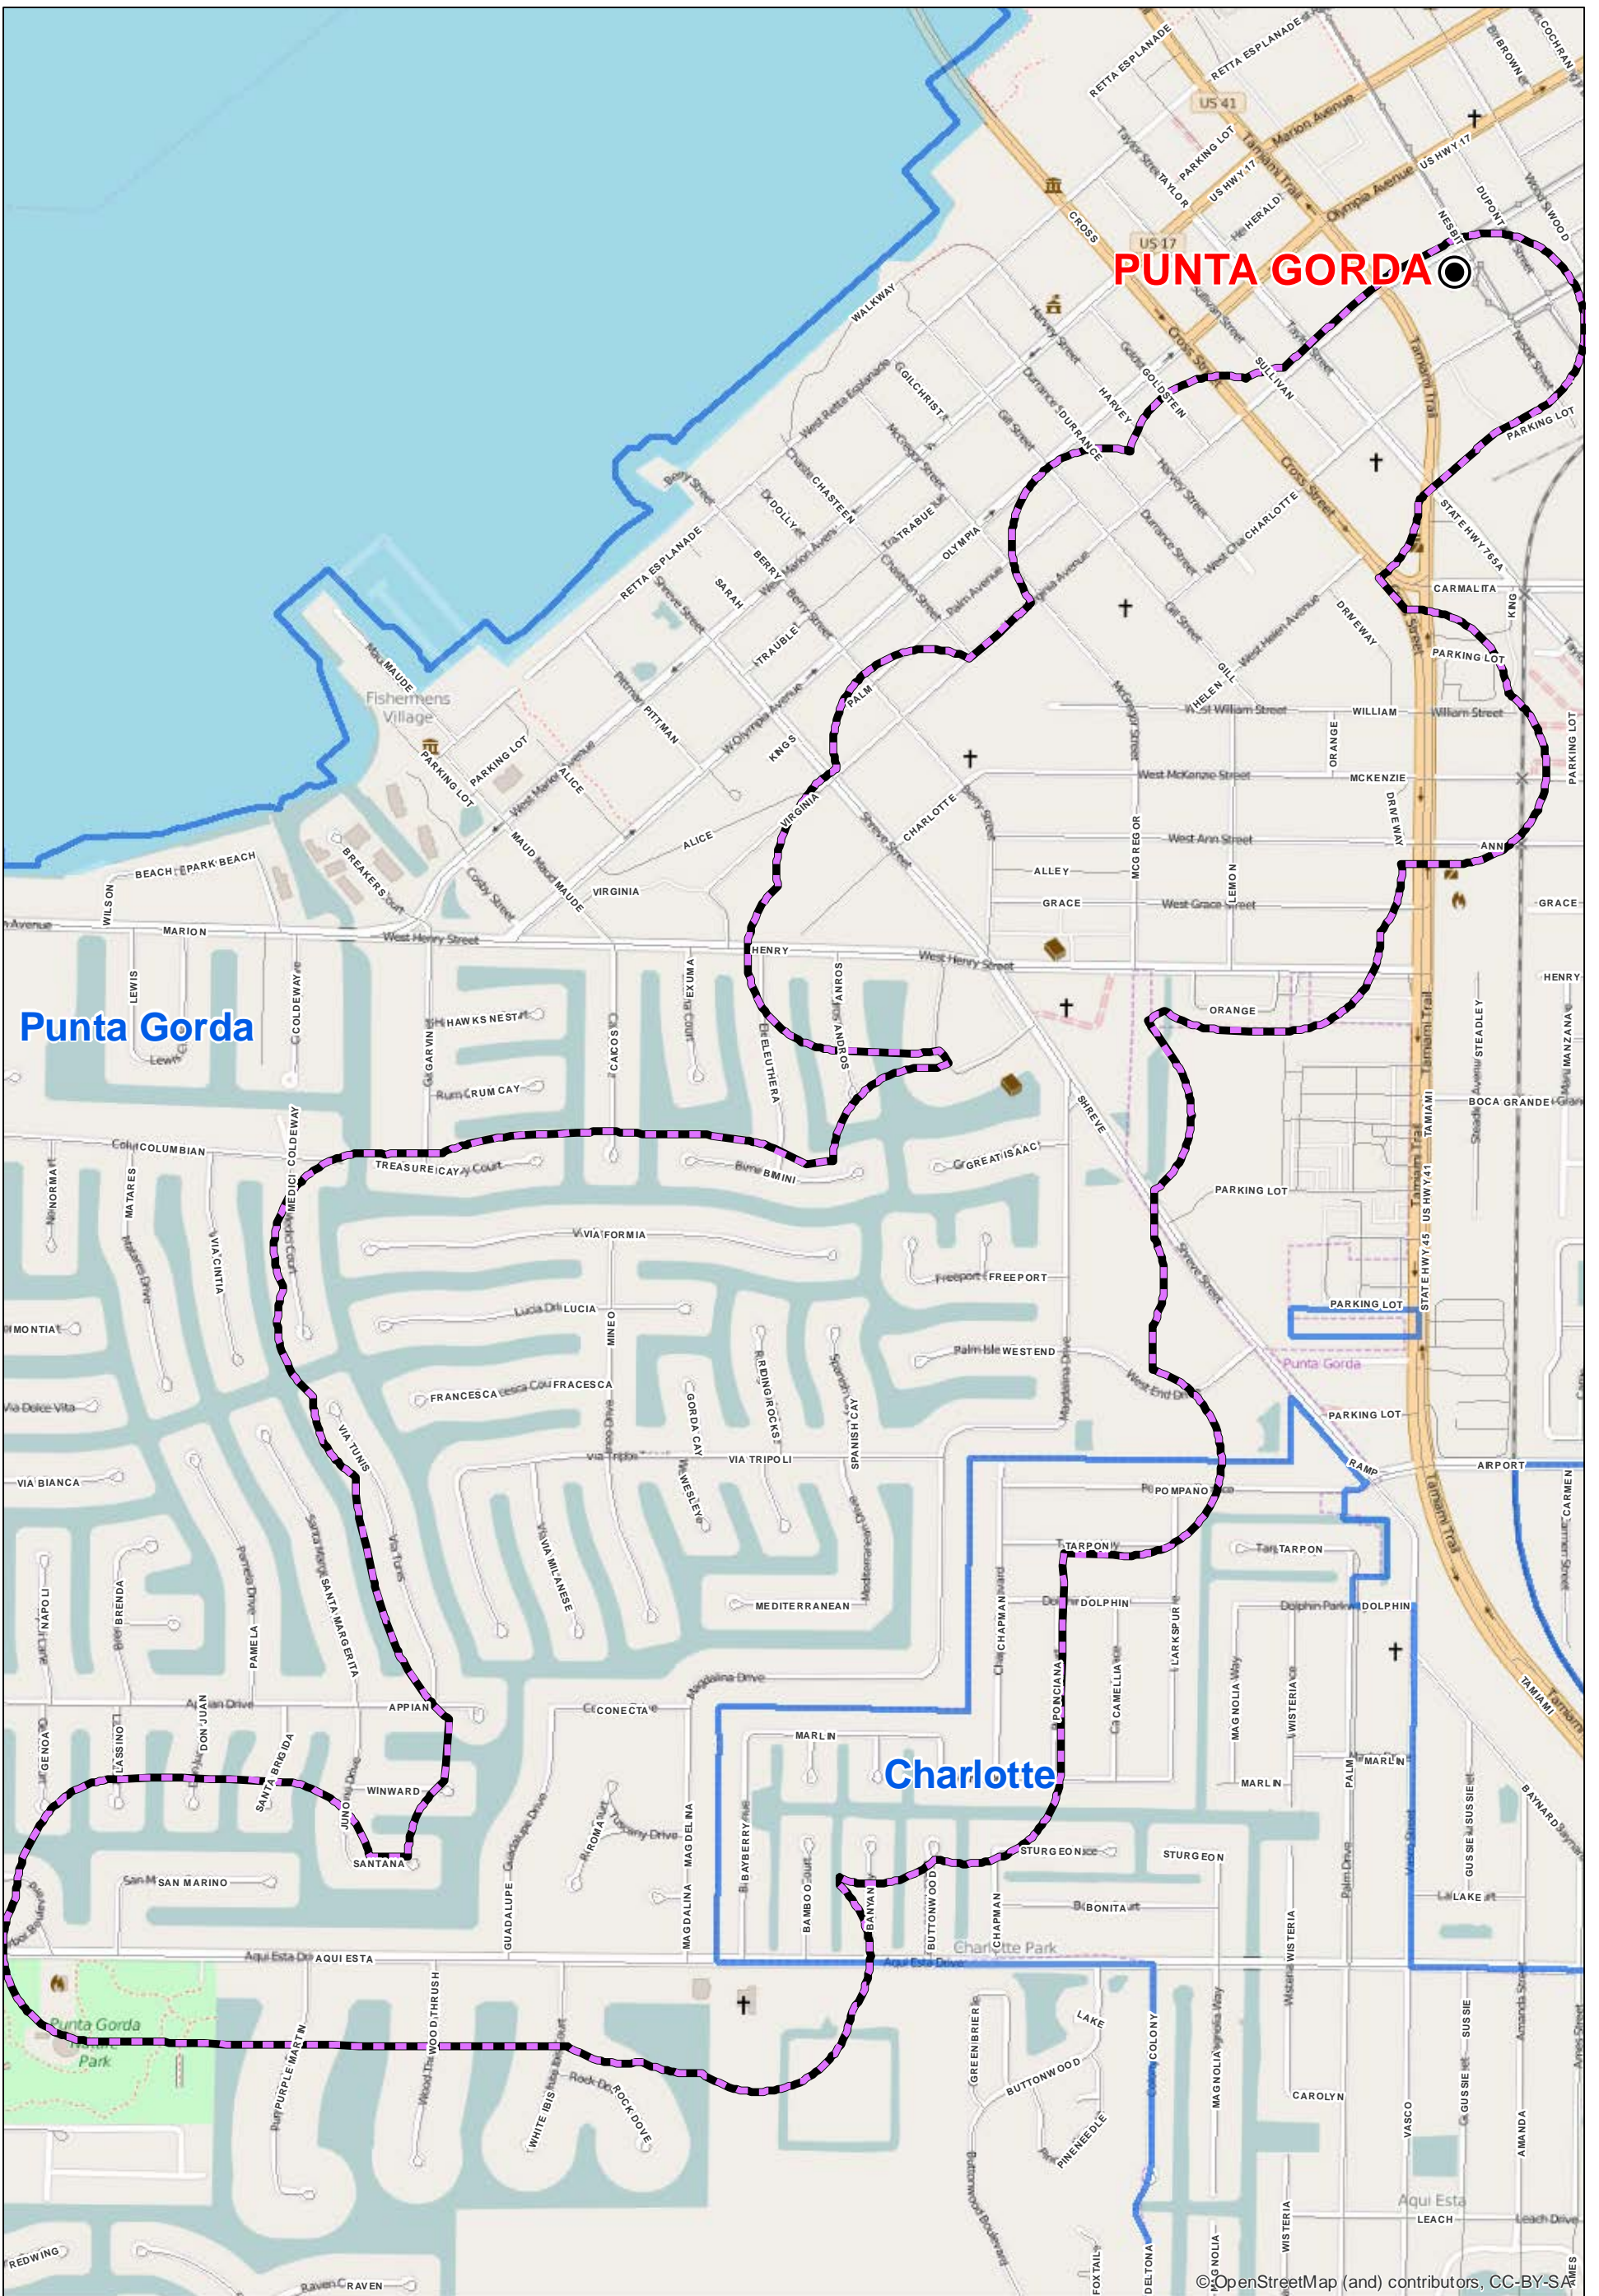

# PUNTA GORDA 501534 BB

- Substation
- PUNTA GORDA 501534 BB
- Franchise Boundary
- Interstate
- Streets

Copyright 2016 FPL All rights reserved. No expressed or implied warranties. The materials contained herein may contain inaccuracies. The user is warned to utilize at his/her own risk and the user assumes risk of any and all loss. All boundaries are approximate.