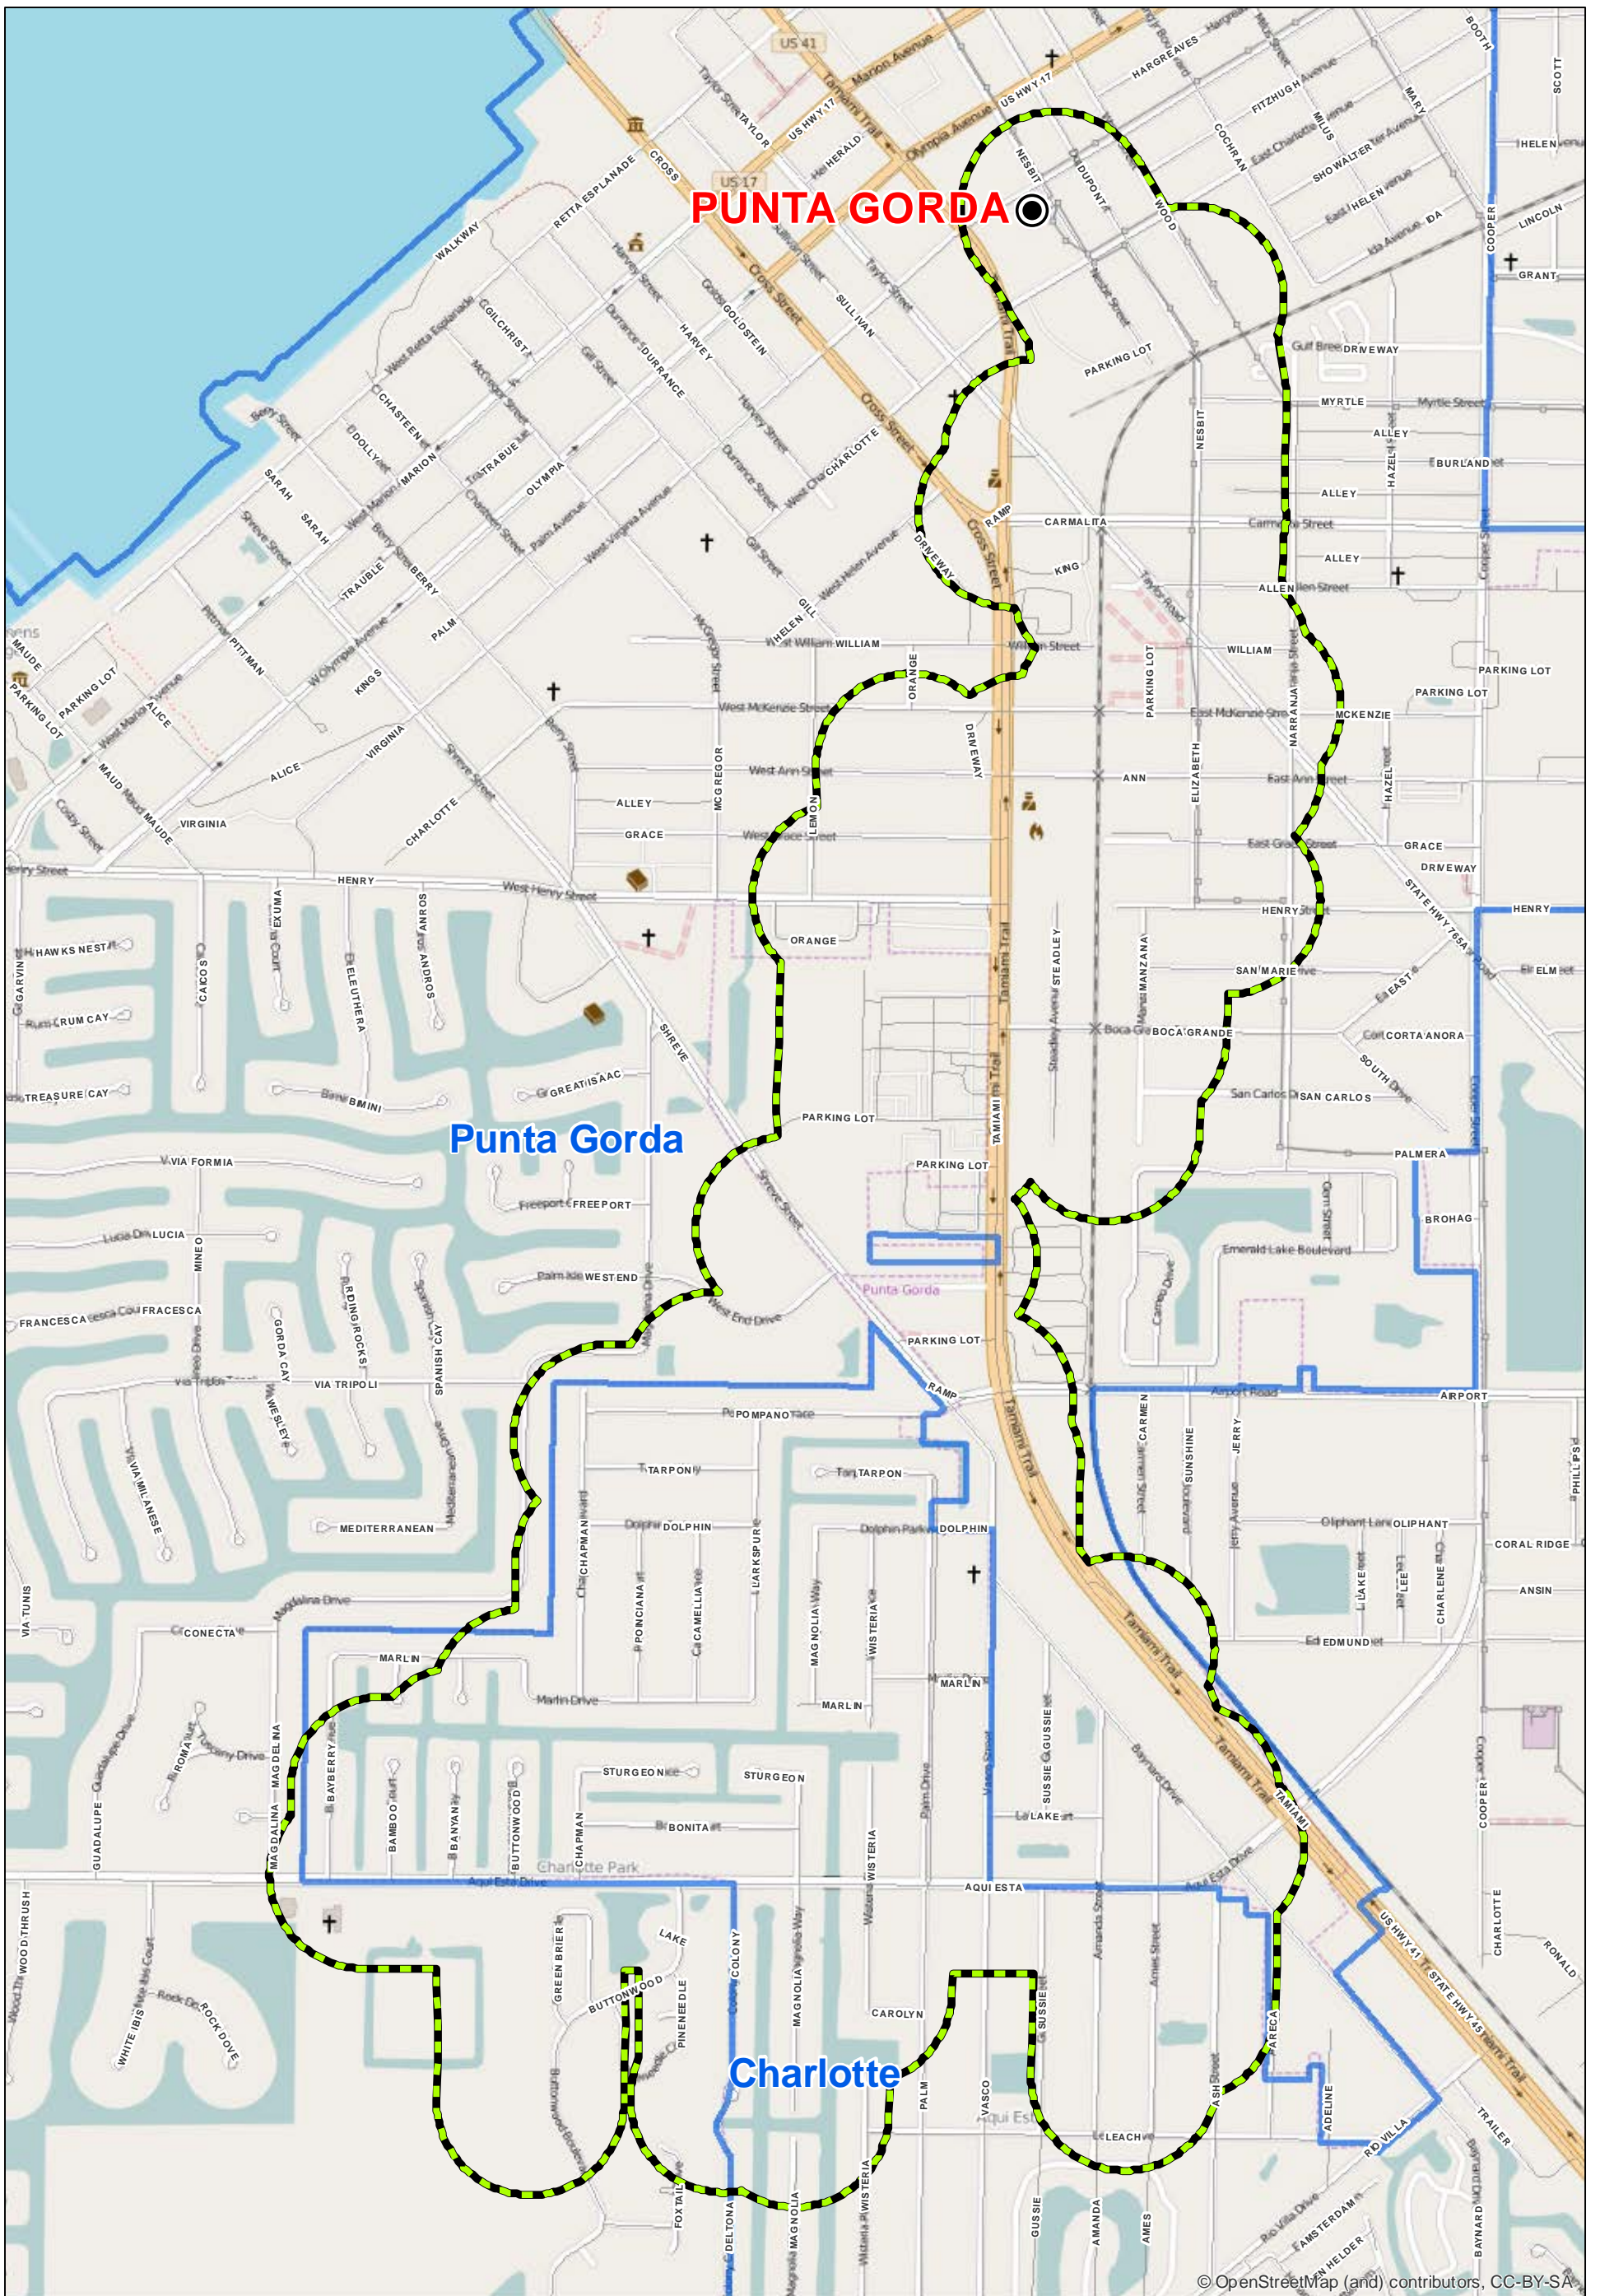

# PUNTA GORDA 501532 BB

- Substation
- PUNTA GORDA 501532 BB
- Franchise Boundary
- Interstate
- Streets

Copyright 2016 FPL All rights reserved. No expressed or implied warranties. The materials contained herein may contain inaccuracies. The user is warned to utilize at his/her own risk and the user assumes risk of any and all loss. All boundaries are approximate.

© OpenStreetMap (and) contributors, CC-BY-SA