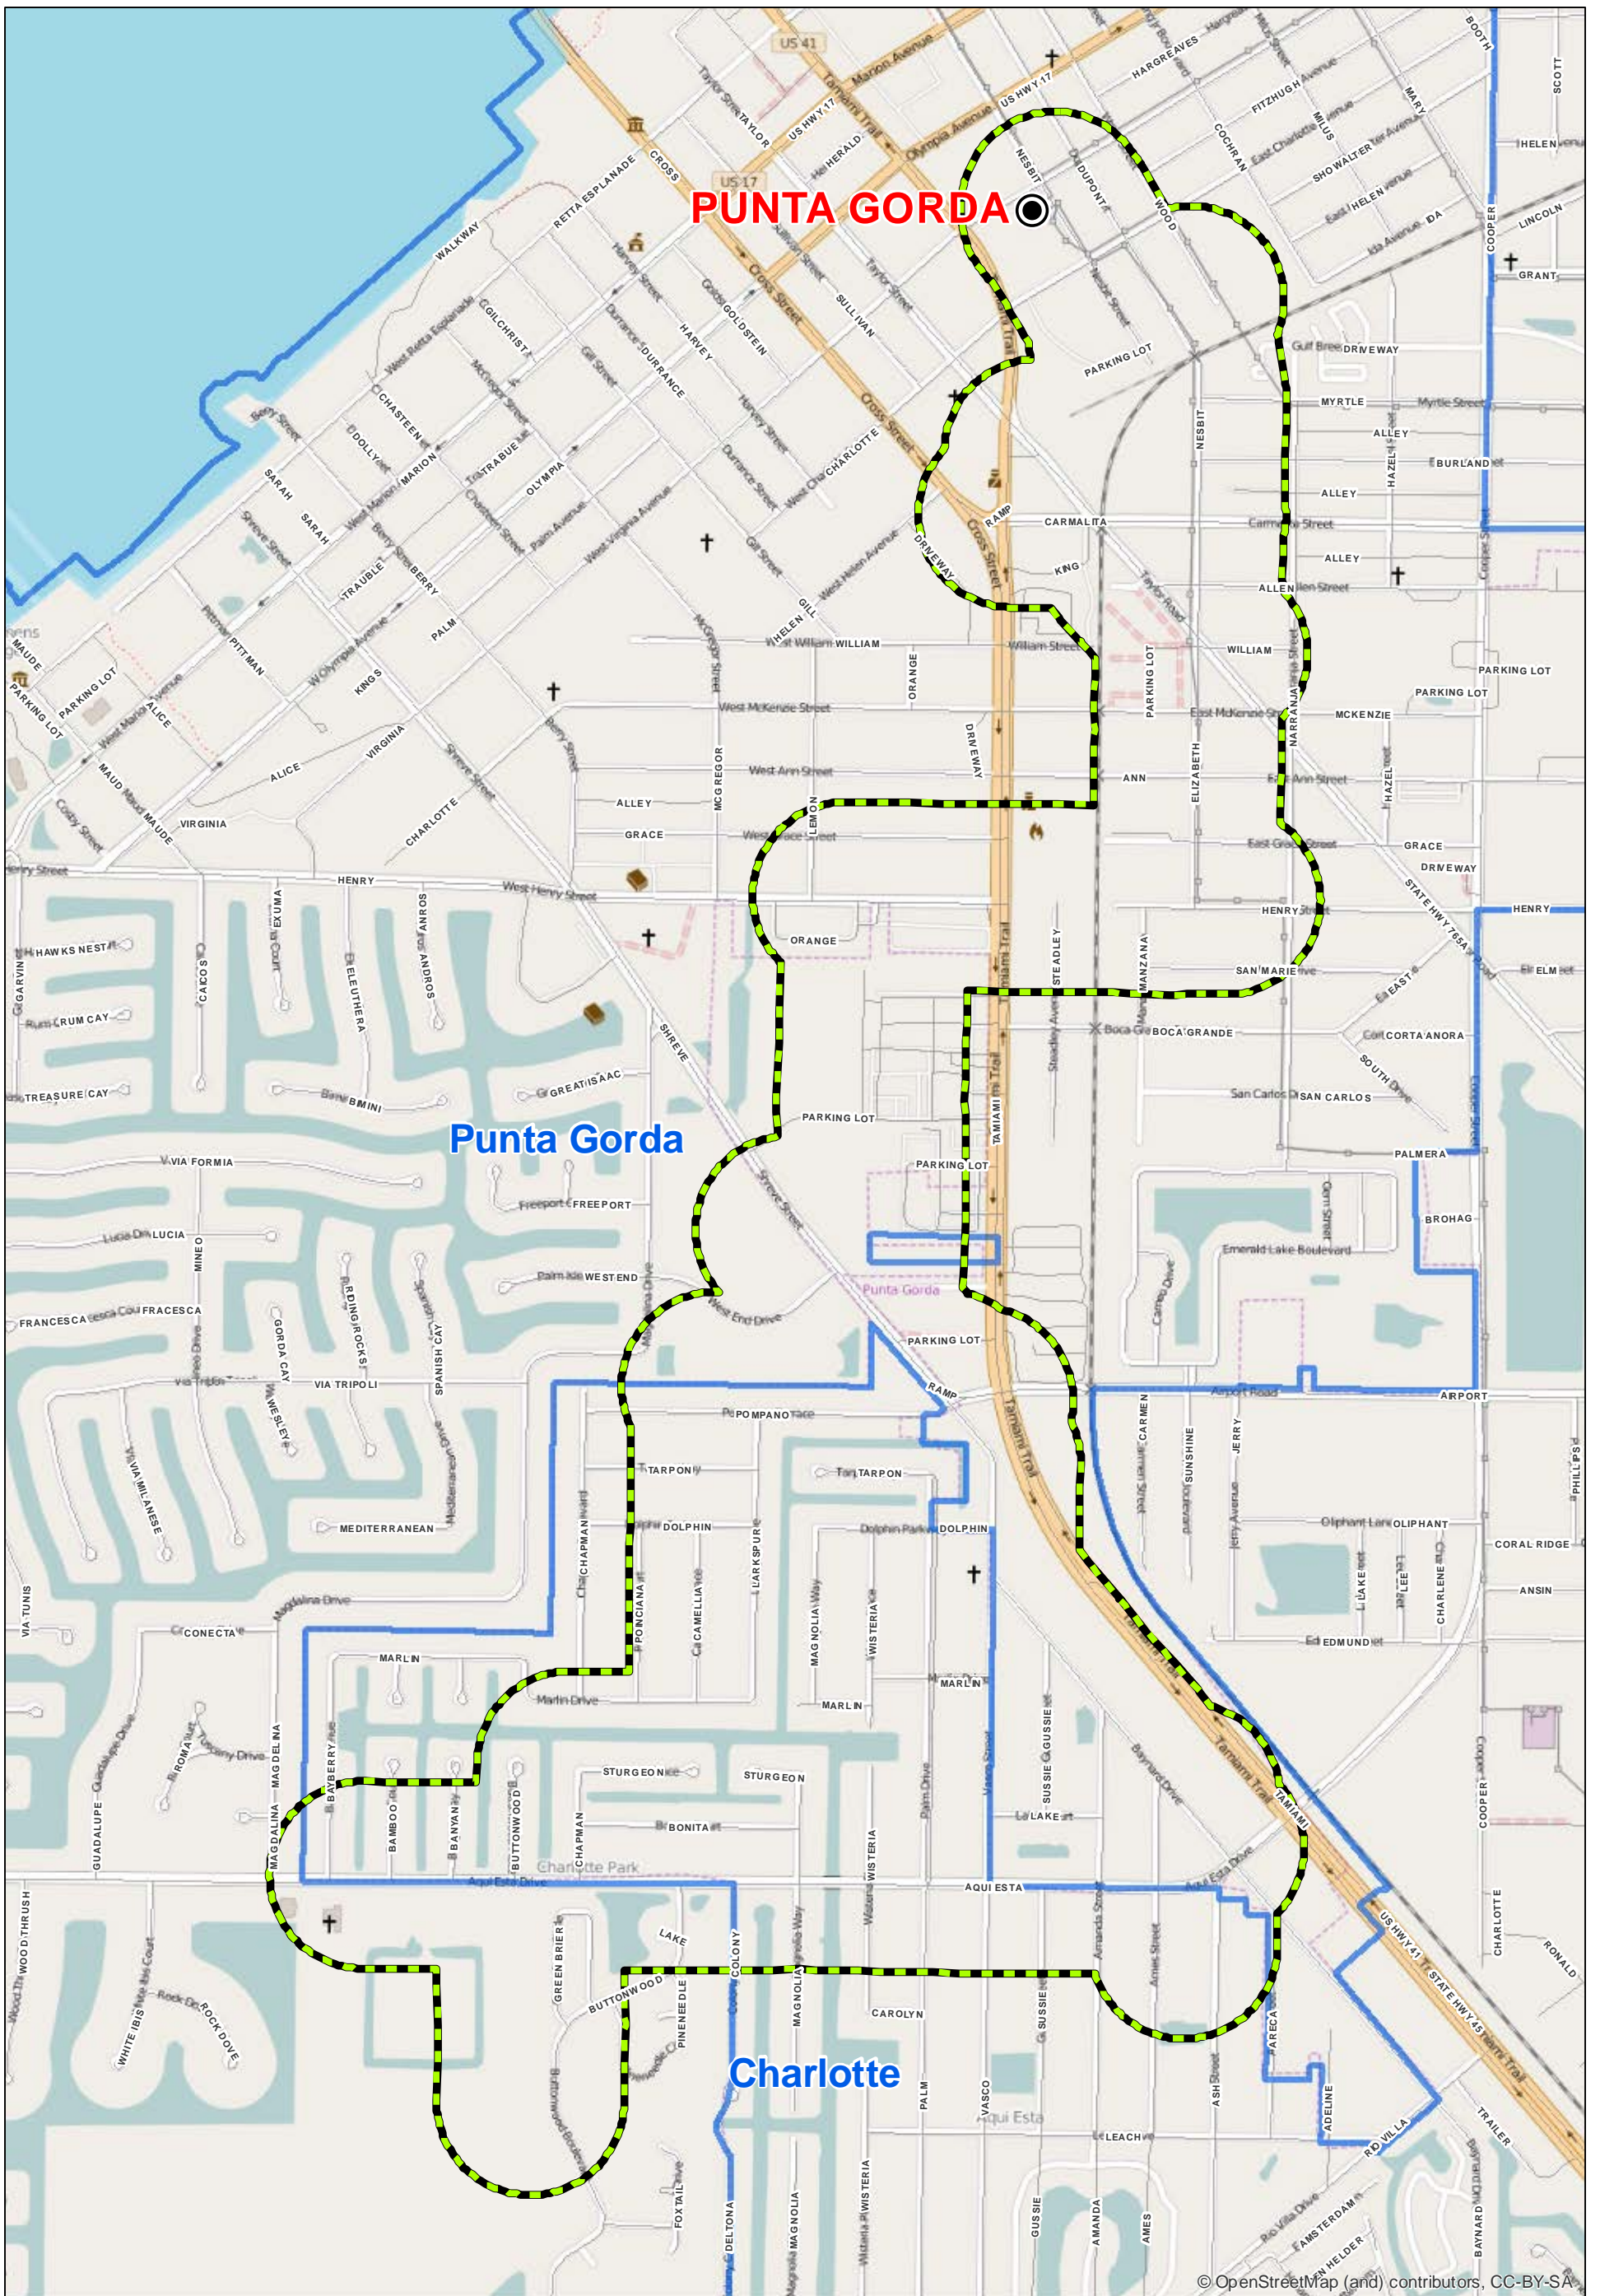

# PUNTA GORDA 501531 BB

- Substation
- PUNTA GORDA 501531 BB
- Franchise Boundary
- Interstate
- Streets

Copyright 2016 FPL All rights reserved. No expressed or implied warranties. The materials contained herein may contain inaccuracies. The user is warned to utilize at his/her own risk and the user assumes risk of any and all loss. All boundaries are approximate.

© OpenStreetMap (and) contributors, CC-BY-SA

# PUNTA GORDA 501532 BB

- Substation
- PUNTA GORDA 501532 BB
- Franchise Boundary
- Interstate
- Streets

Copyright 2016 FPL All rights reserved. No expressed or implied warranties. The materials contained herein may contain inaccuracies. The user is warned to utilize at his/her own risk and the user assumes risk of any and all loss. All boundaries are approximate.