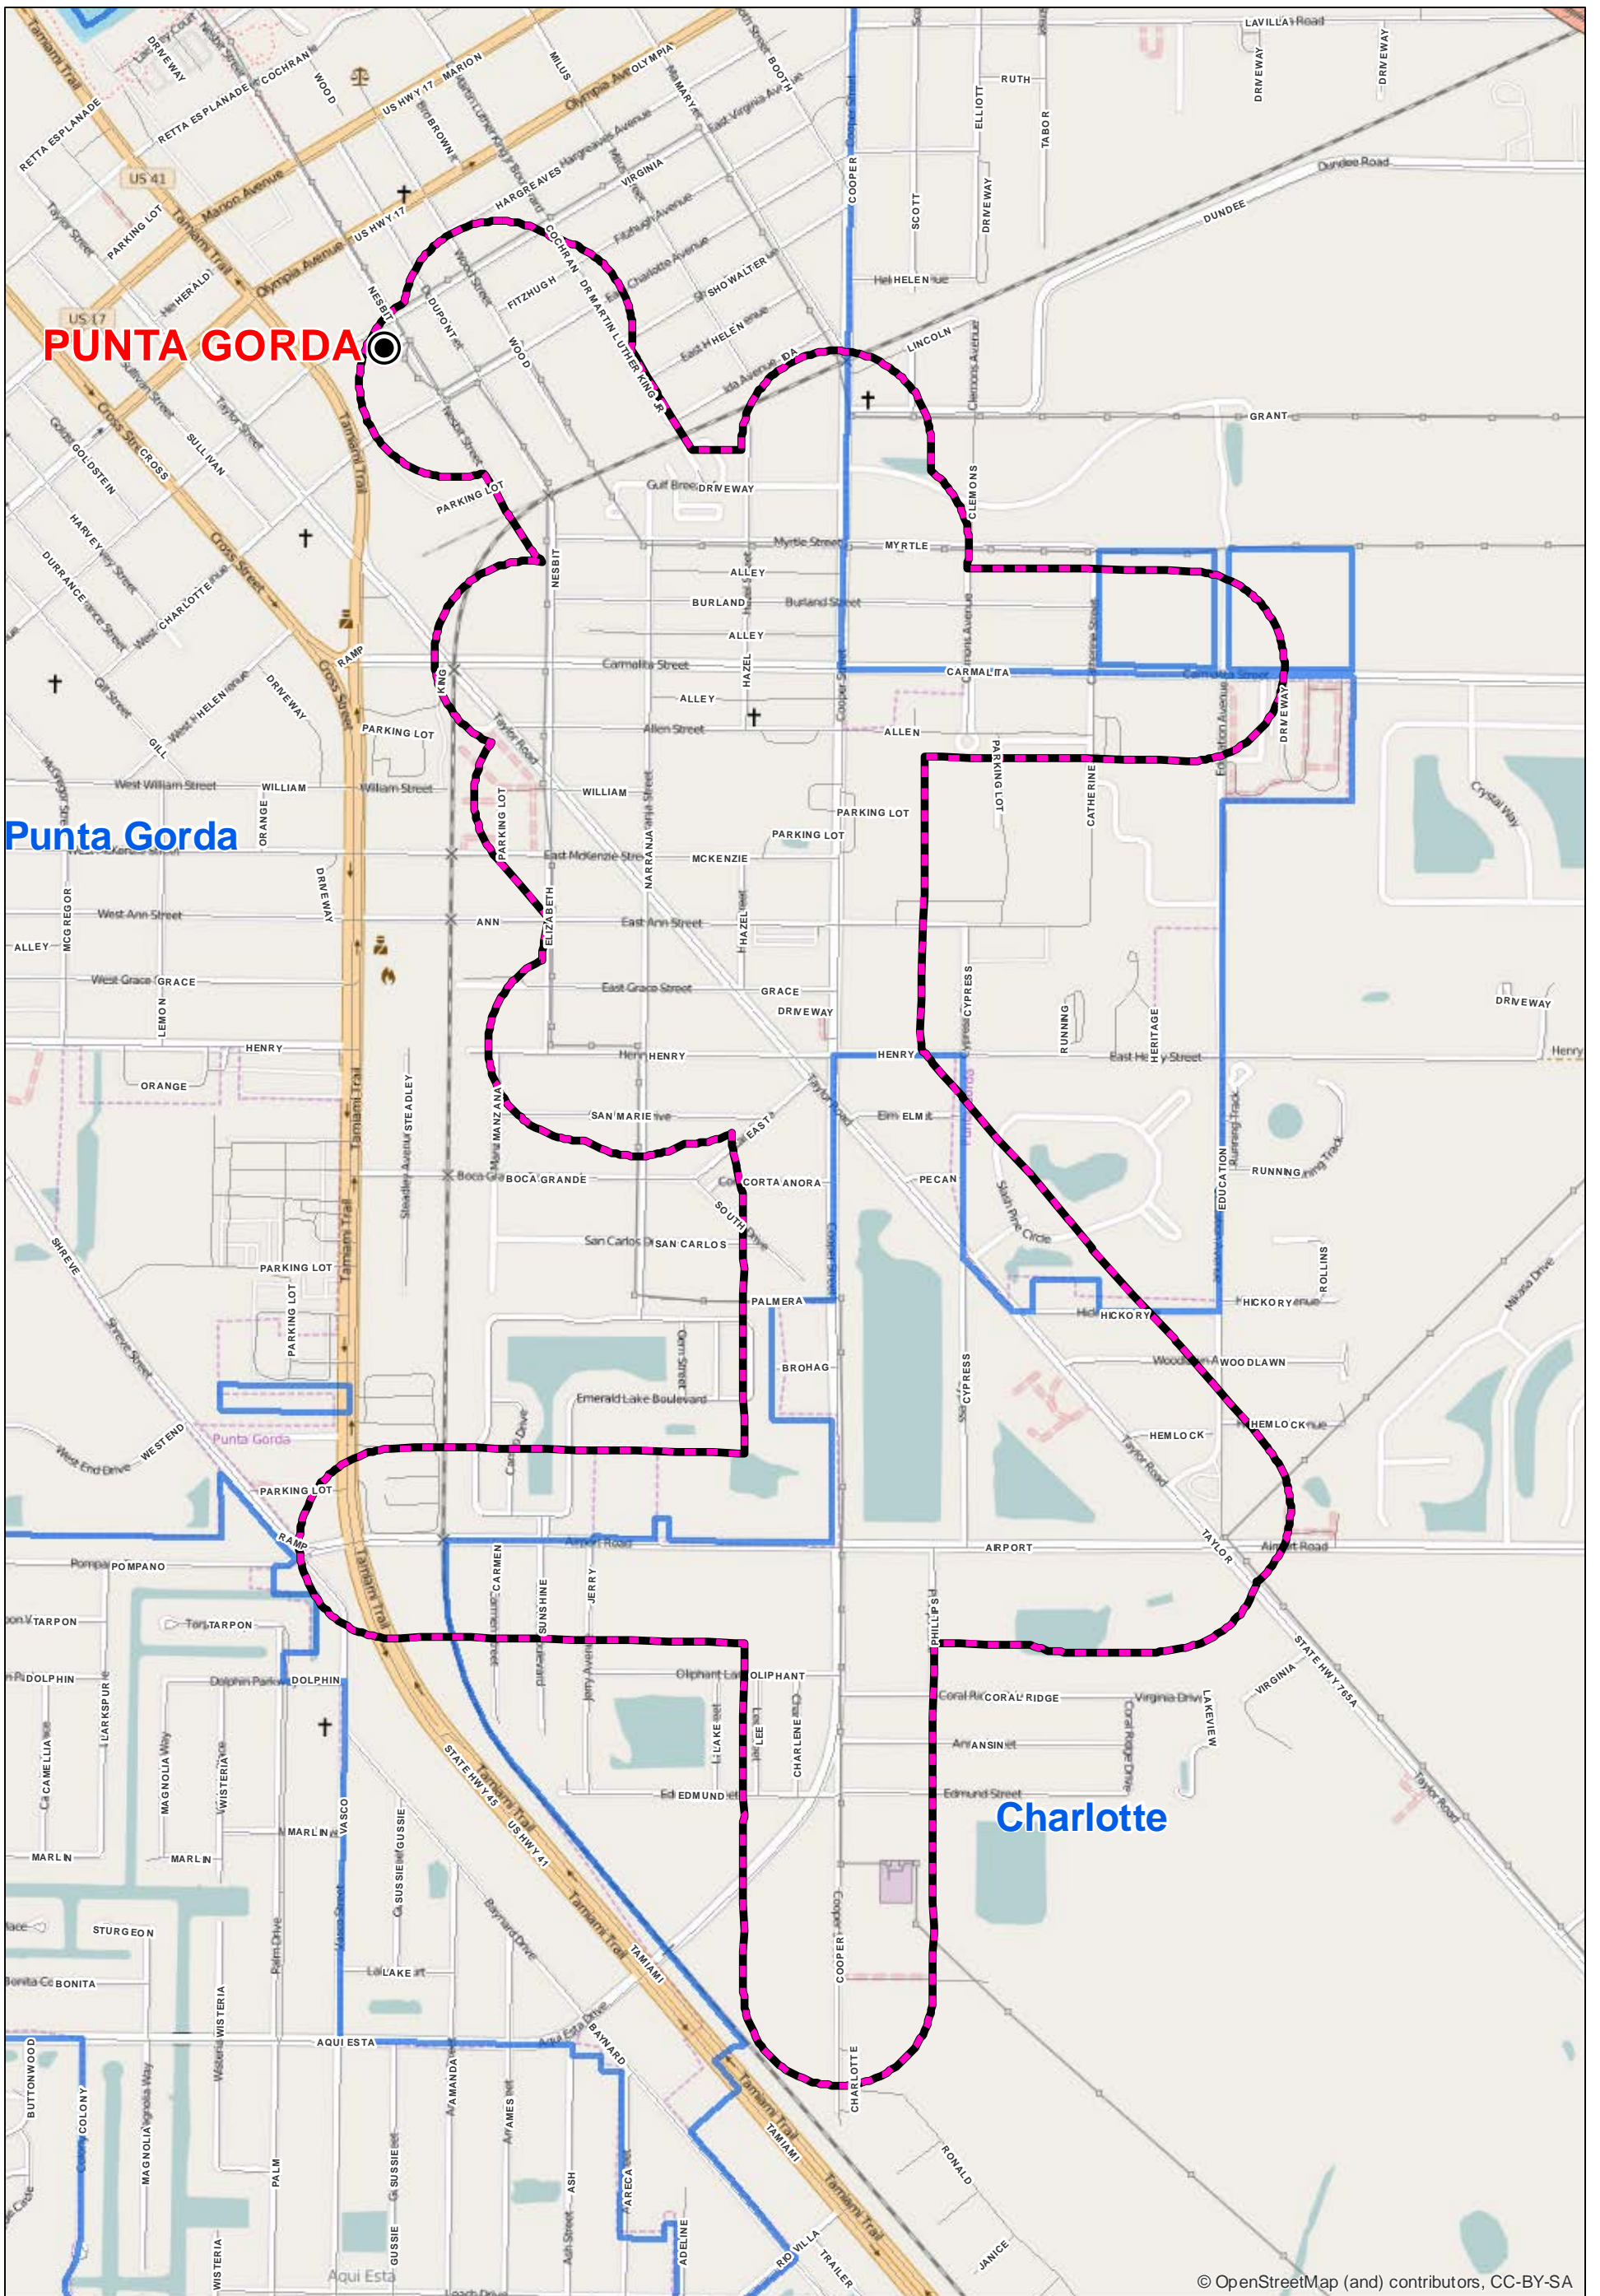

# PUNTA GORDA 501532 CB

-  Substation
-  PUNTA GORDA 501532 CB
-  Franchise Boundary
-  Interstate
-  Streets

Copyright 2016 FPL All rights reserved. No expressed or implied warranties. The materials contained herein may contain inaccuracies. The user is warned to utilize at his/her own risk and the user assumes risk of any and all loss. All boundaries are approximate.