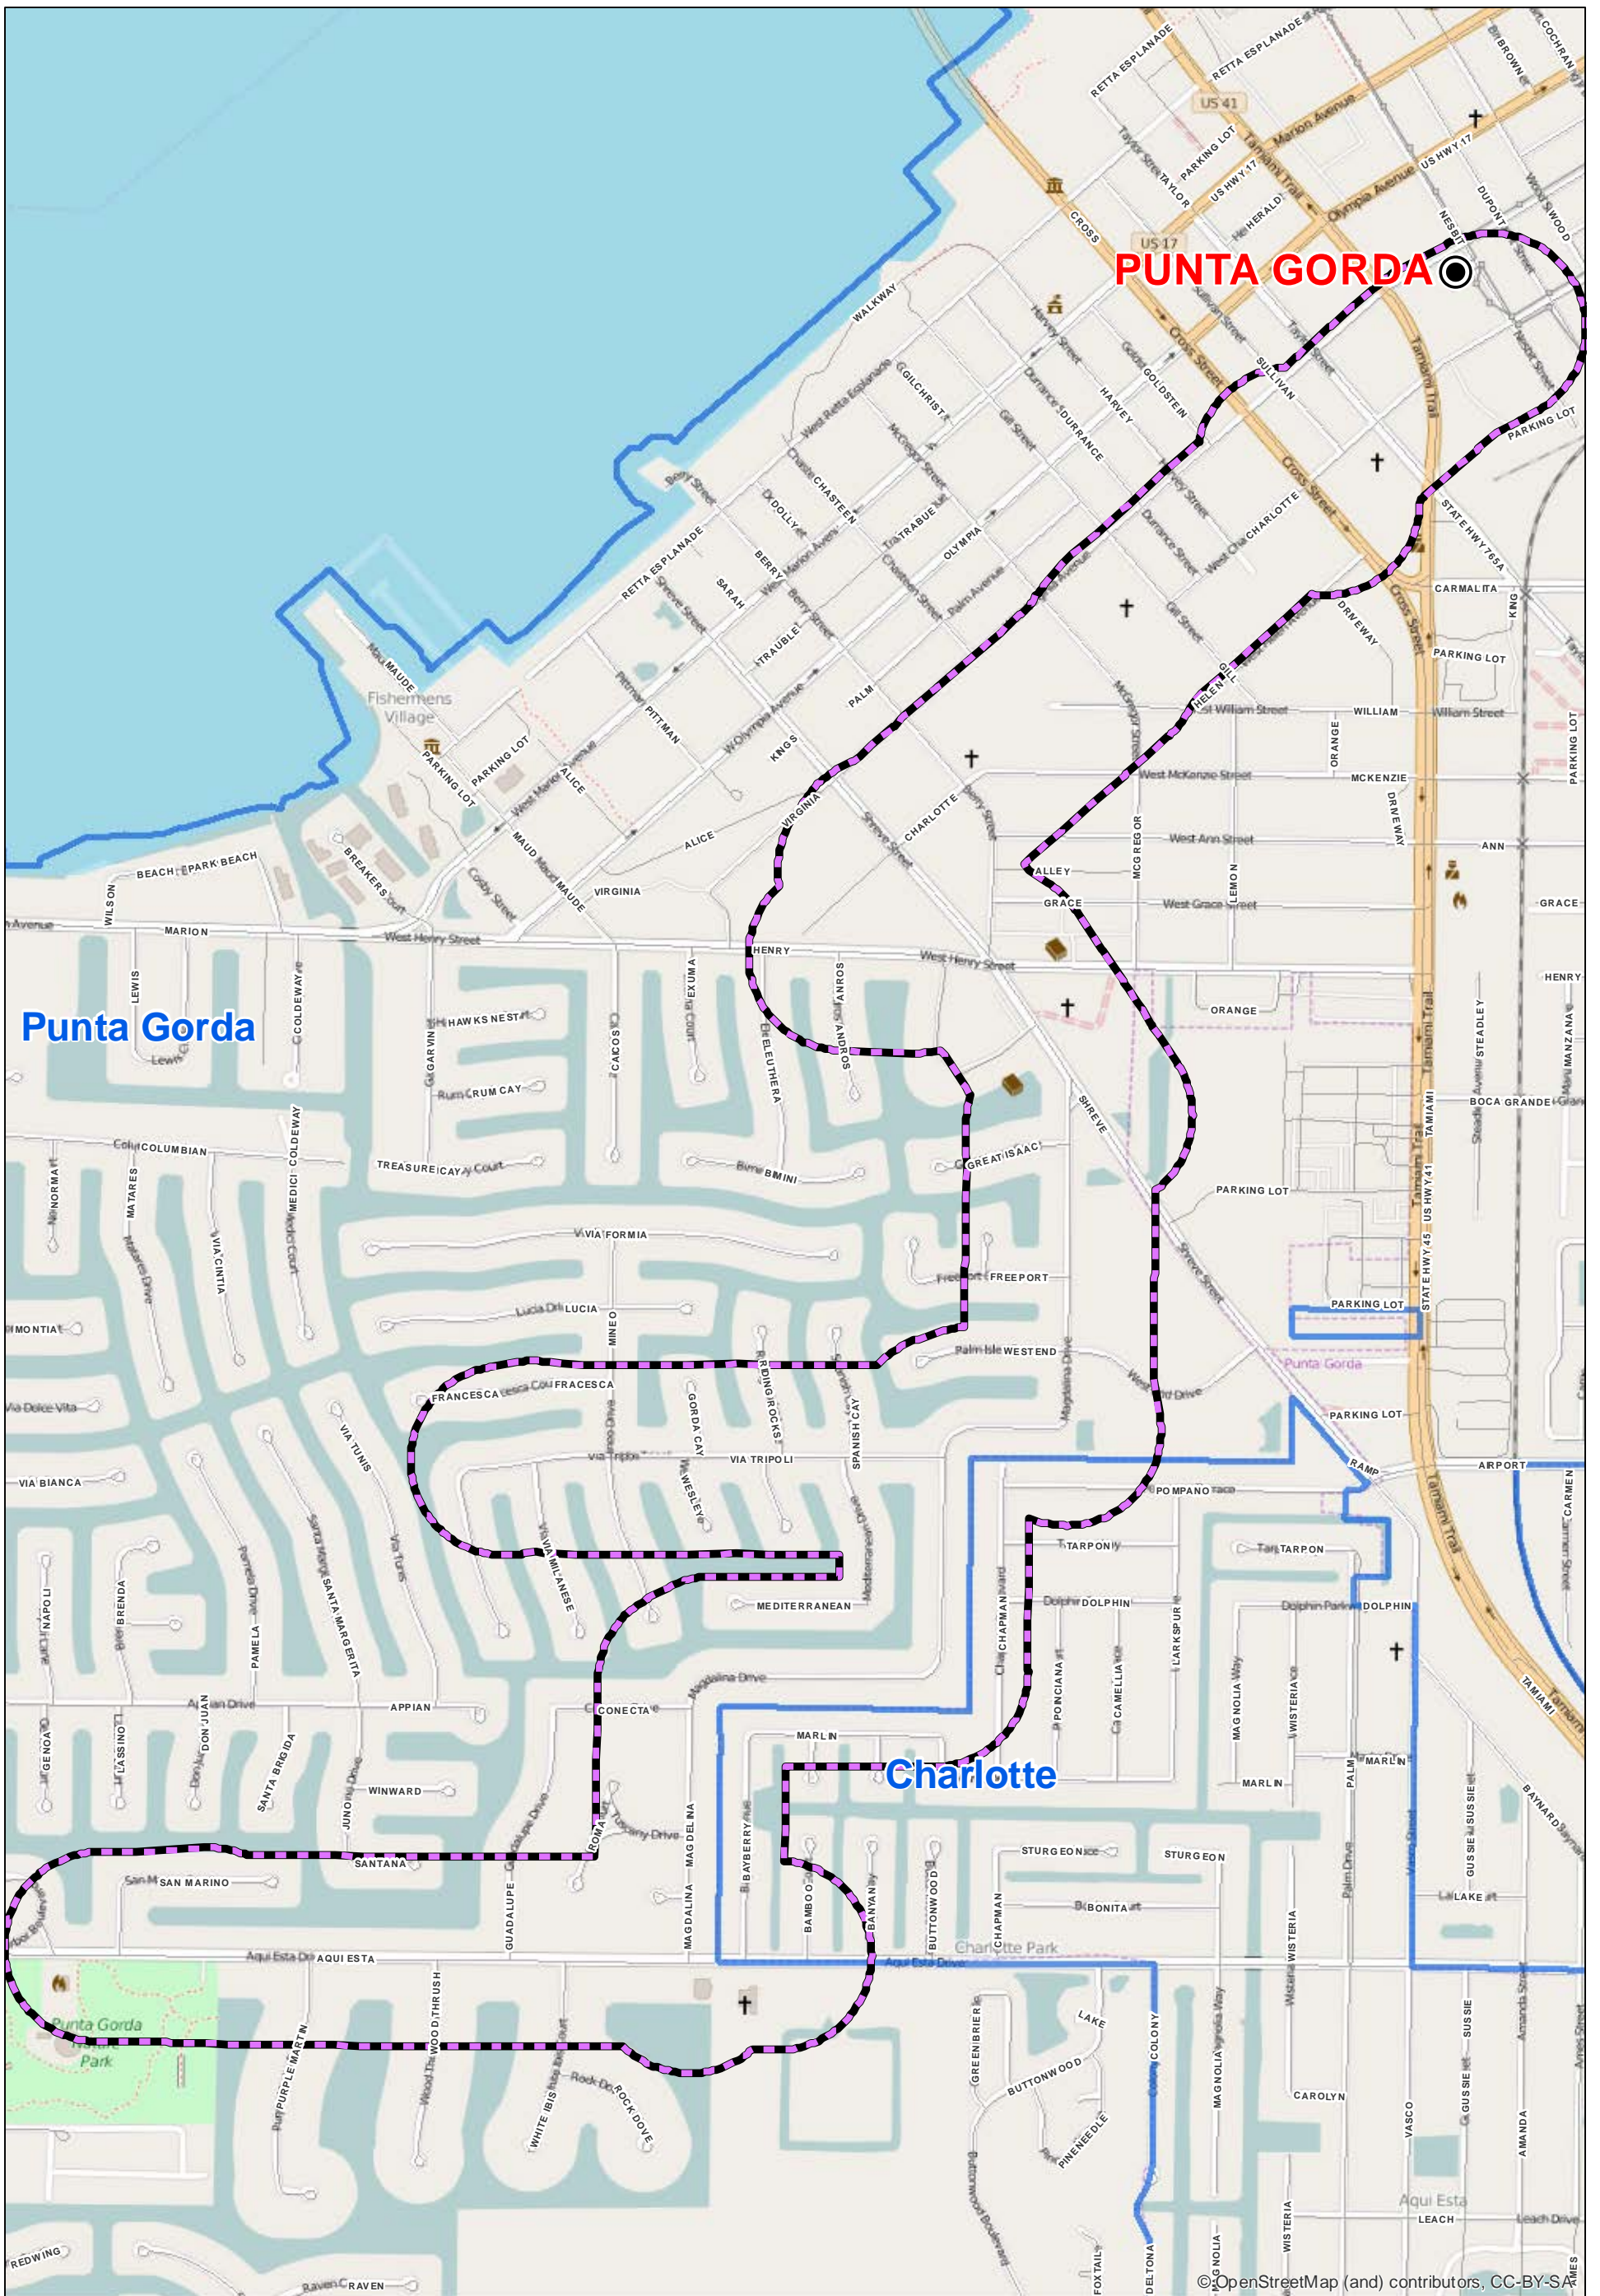

# PUNTA GORDA 501533 BB

	Substation
	PUNTA GORDA 501533 BB
	Franchise Boundary
	Interstate
	Streets

Copyright 2016 FPL All rights reserved.No expressed or implied warranties.The materials contained herein may contain inaccuracies. The user is warned to utilize at his/her own risk and the user assumes risk of any and all loss. All boundaries are approximate.