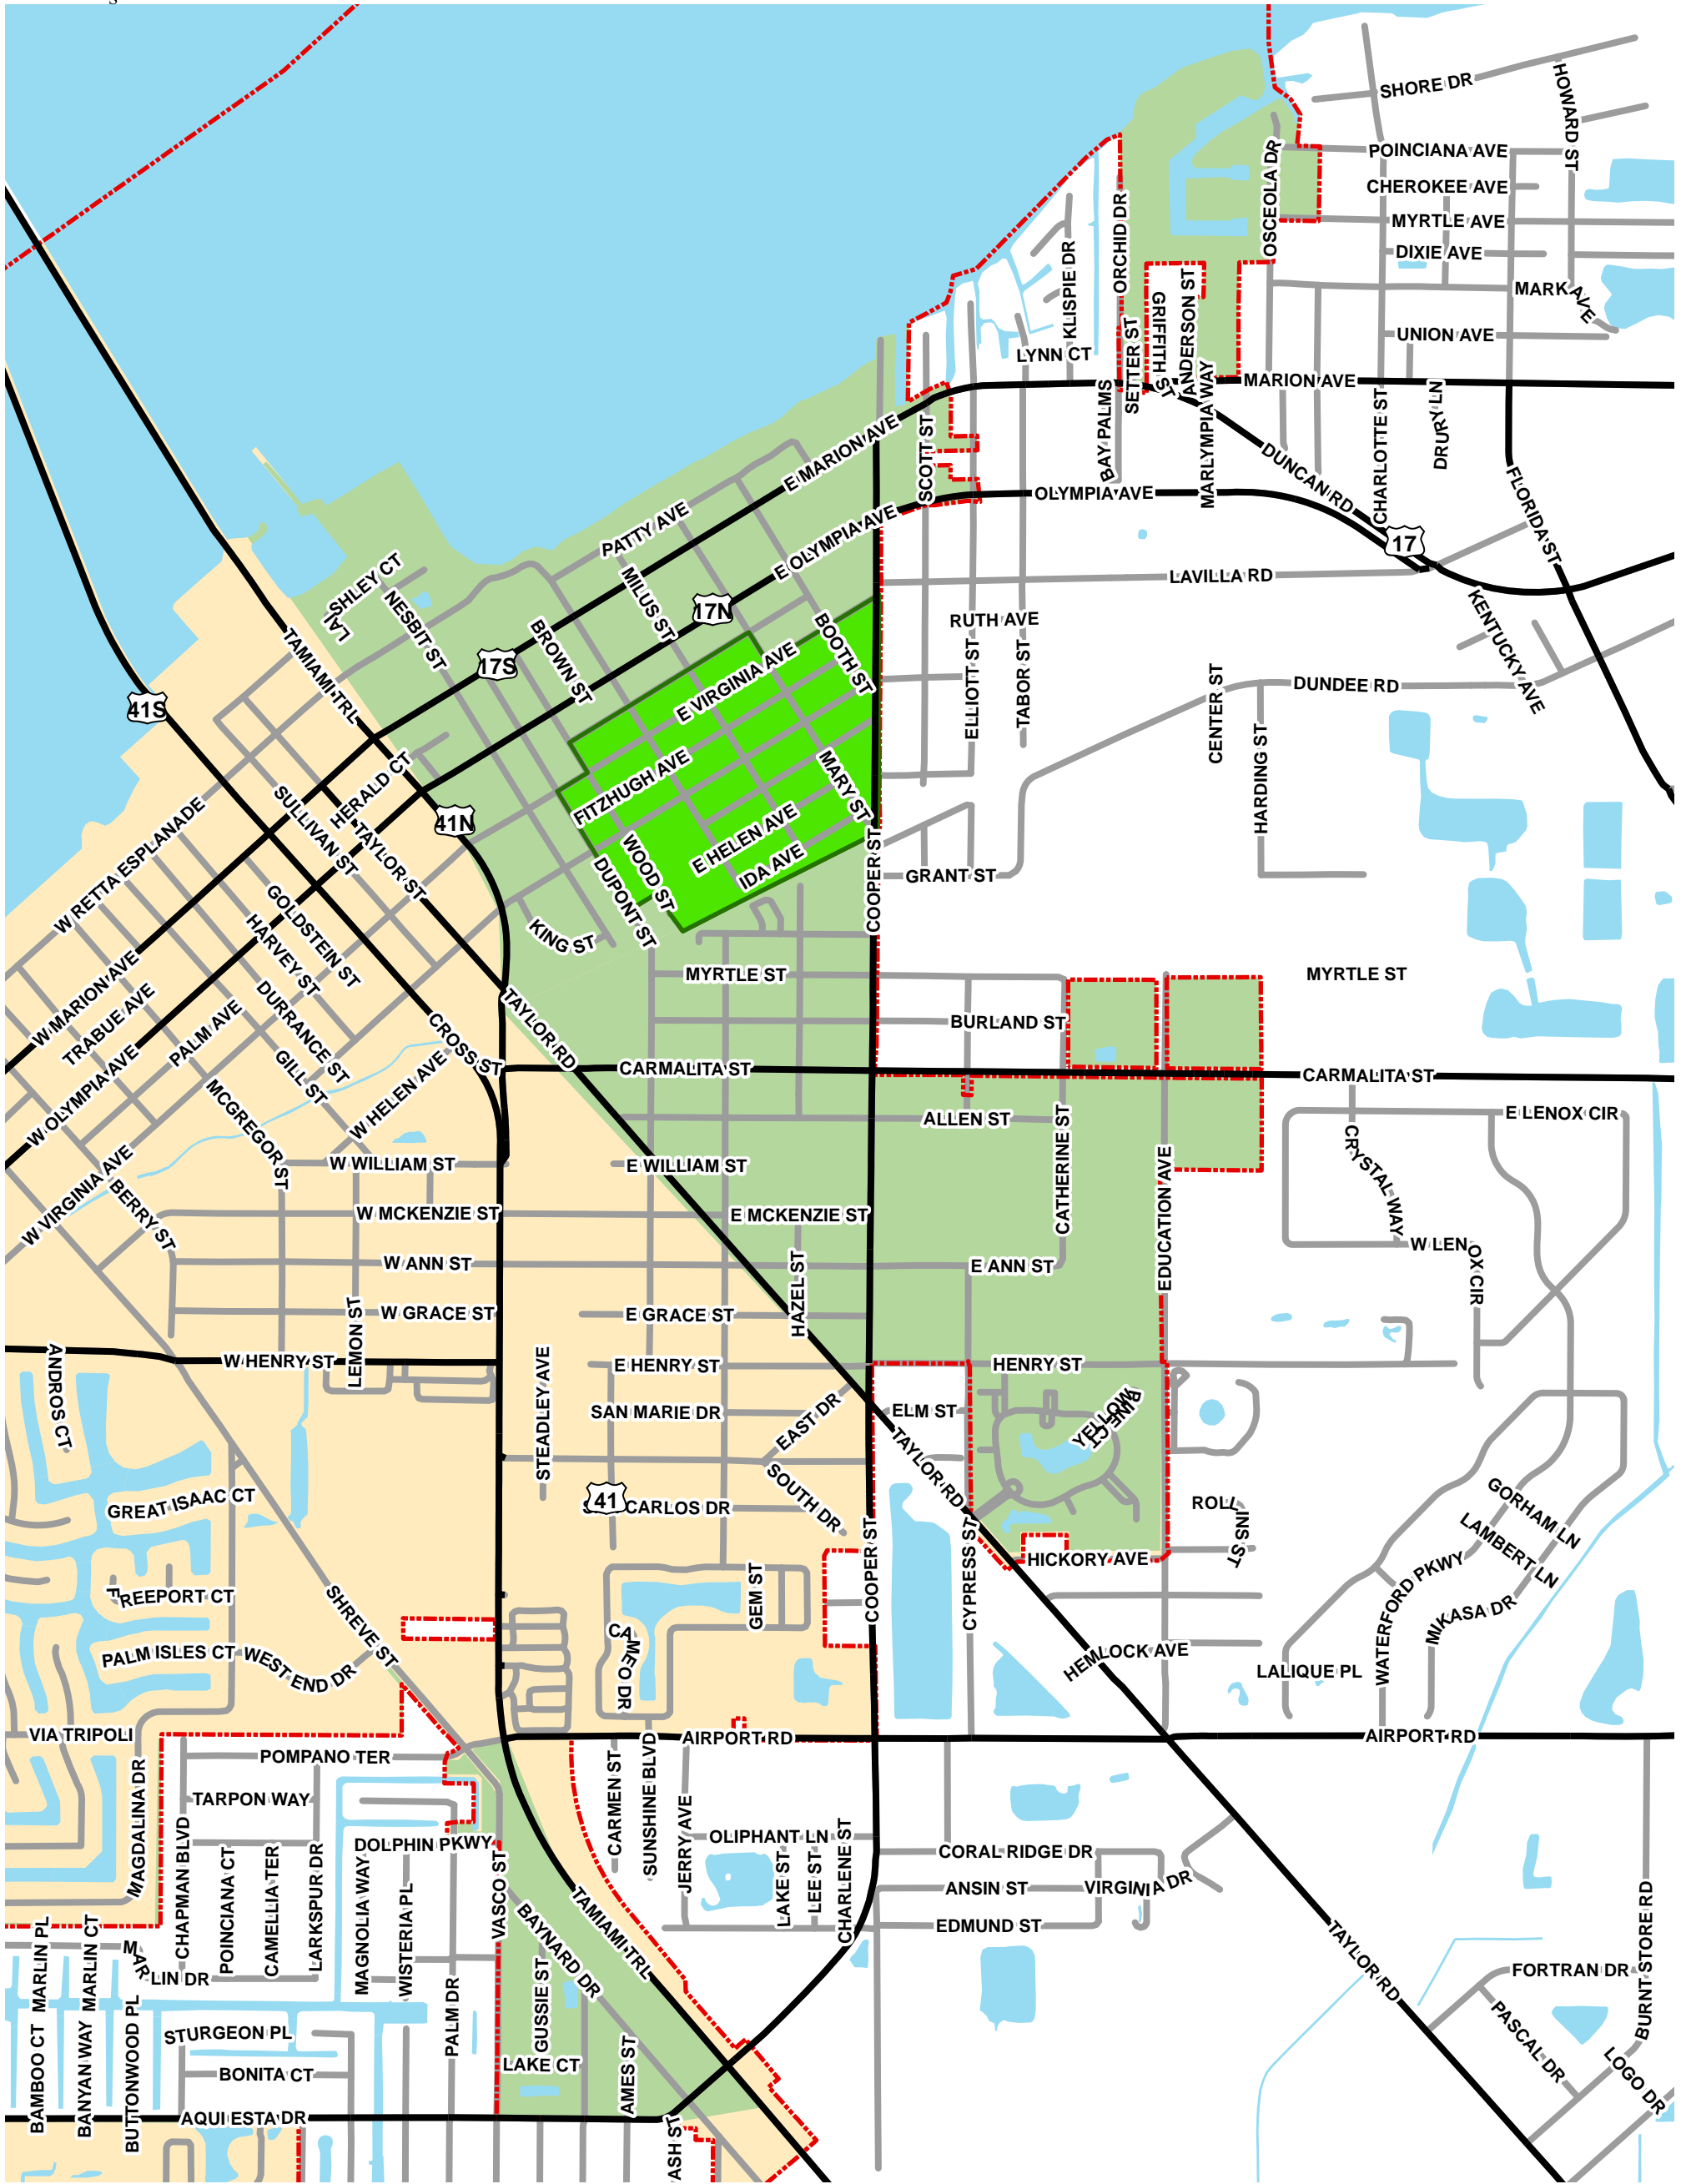

Trabue Woods CDBG Eligibility Area & the Trabue Woods Historic District

-  Trabue Woods Neighborhood for CDBG
-  Trabue Woods Historic District
-  City Limits
-  Major Road
-  Street

This map is a representation of compiled public information. It is believed to be an accurate and true depiction for the stated purpose, but the City of Punta Gorda and its employees make no guarantees, implied or otherwise to the accuracy or completeness. We therefore do not accept any responsibilities as to its use. This is not a survey or is it to be used for design. No part of this map may be reproduced or transmitted by any means without the expressed written permission of the City of Punta Gorda G.I.S. P.G.G.I.S. maintains a record regarding the methods used to produce this map and they can be furnished upon request.

Portions held Copyright 2012 Punta Gorda, FL by Punta Gorda G.I.S. Prepared June 2012 by Mitchell S. Austin Using data from Charlotte County G.I.S. Department