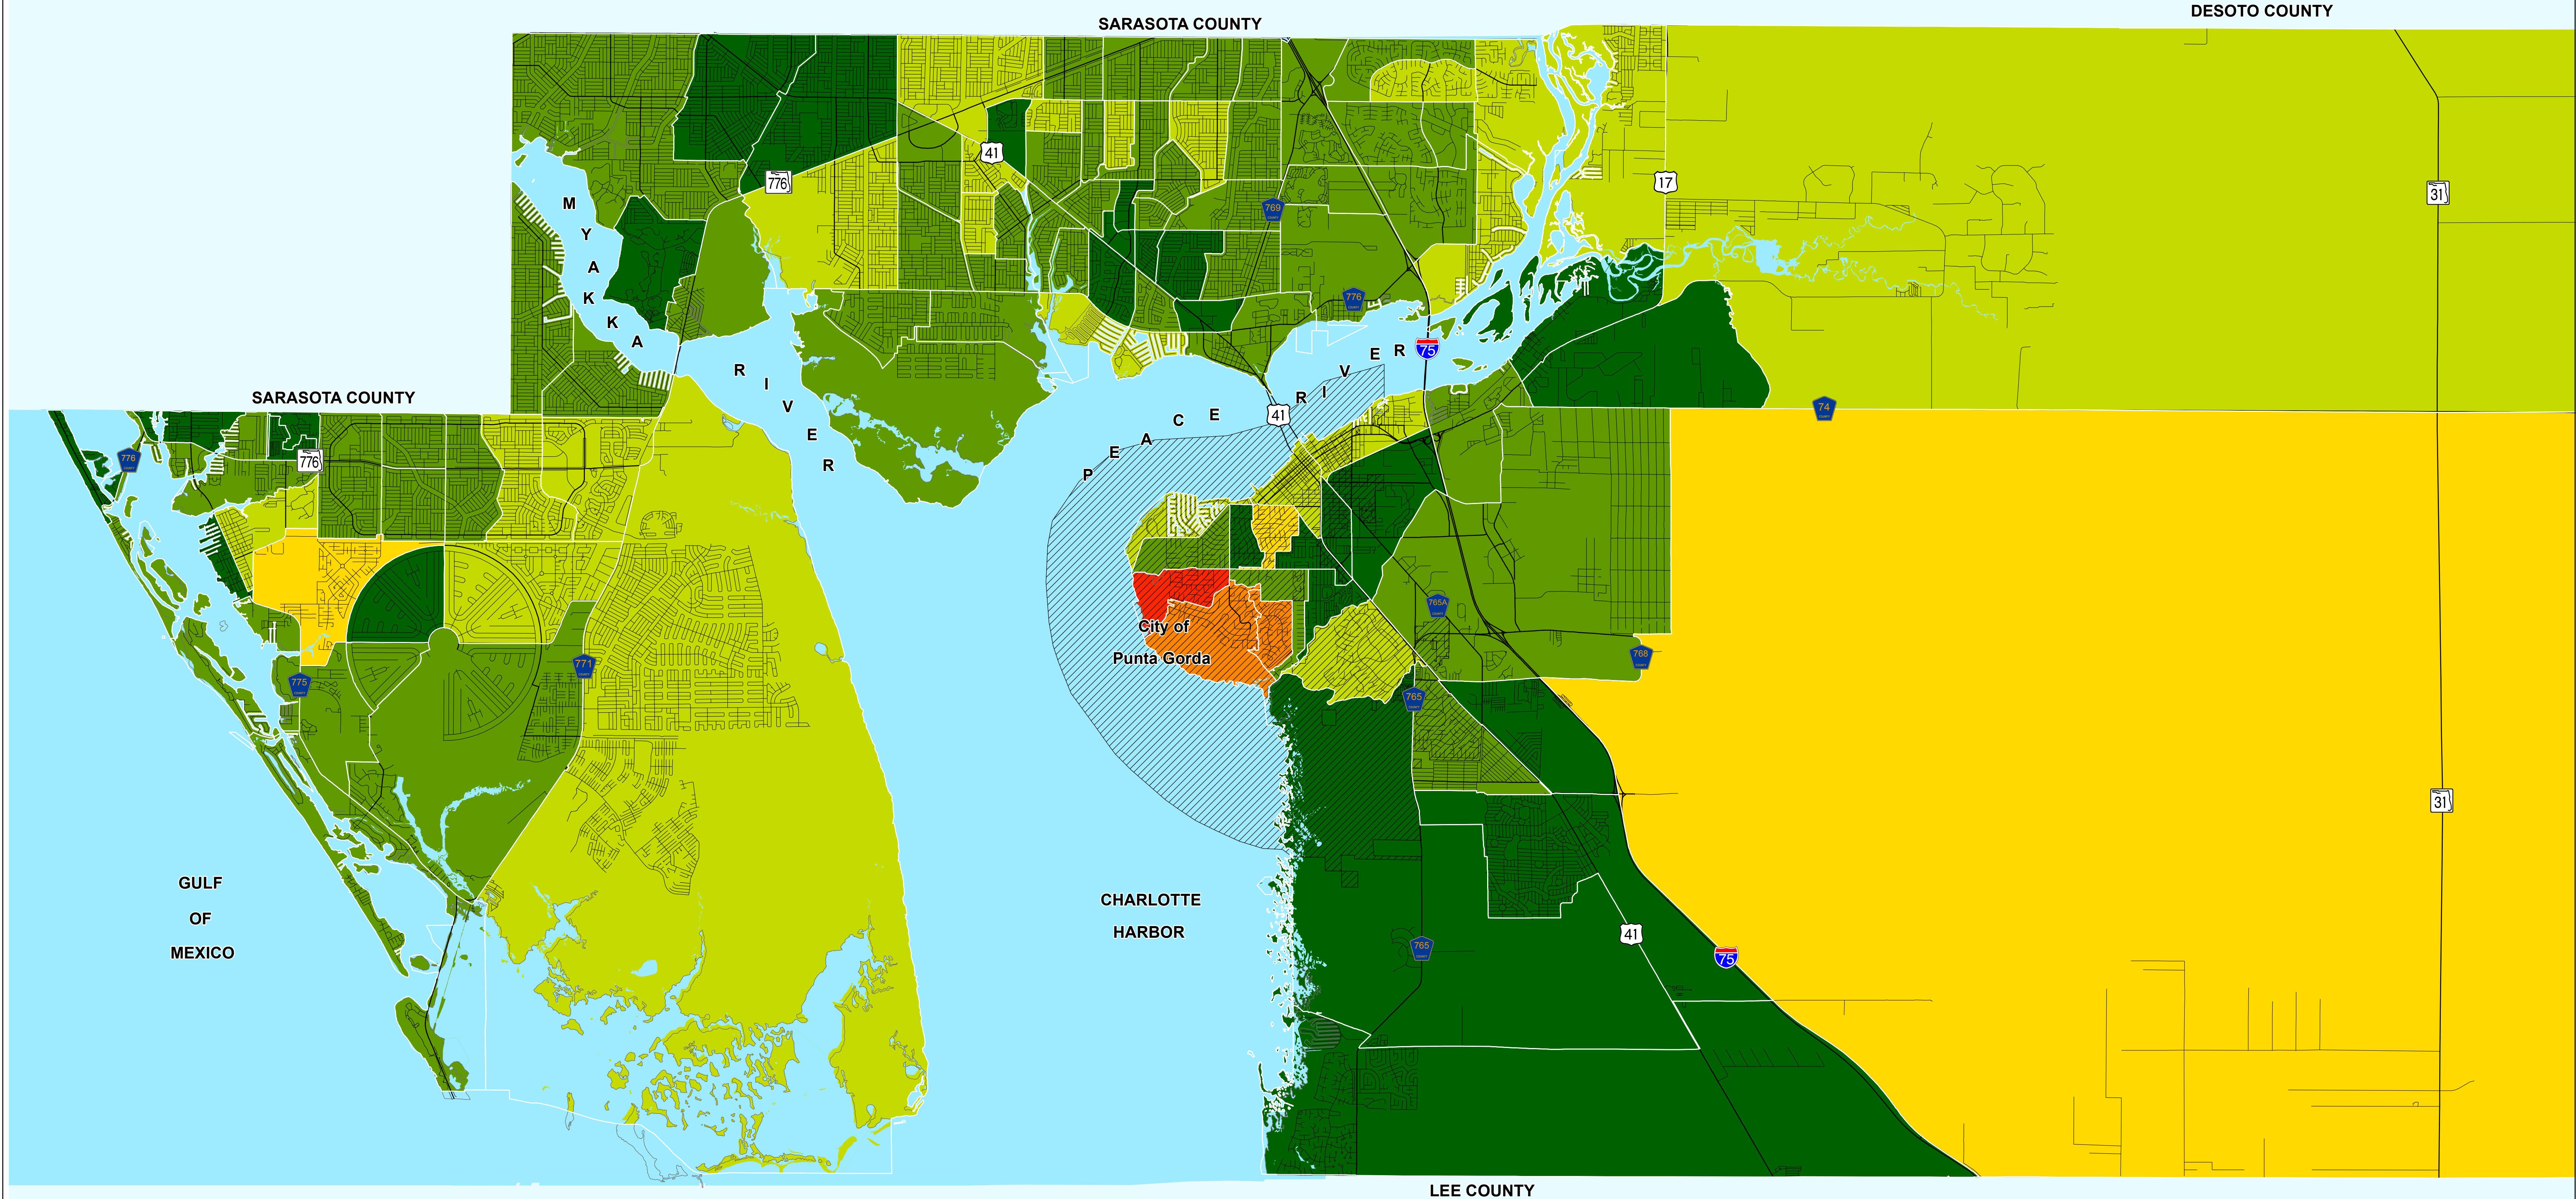

CHARLOTTE COUNTY

2010 Census Income

Land Information
Section

Stateplane Projection
 Datum: NAD83
 Units: Feet
 Source: Community Development
 Economic Development, U.S. Census
 US Census Bureau, 2006-2010 American
 Community Survey and Florida Department
 of Economic Opportunity, Labor Market Statistics Center
 US Census Bureau, 2006-2010 Income Branch

Metadata available upon request

Median Individual Income

Median Individual Income figures were taken from U.S. Census reports B20001 and B20002, and are the result of information that was asked of the population over a five-year period, from 2006-2010.