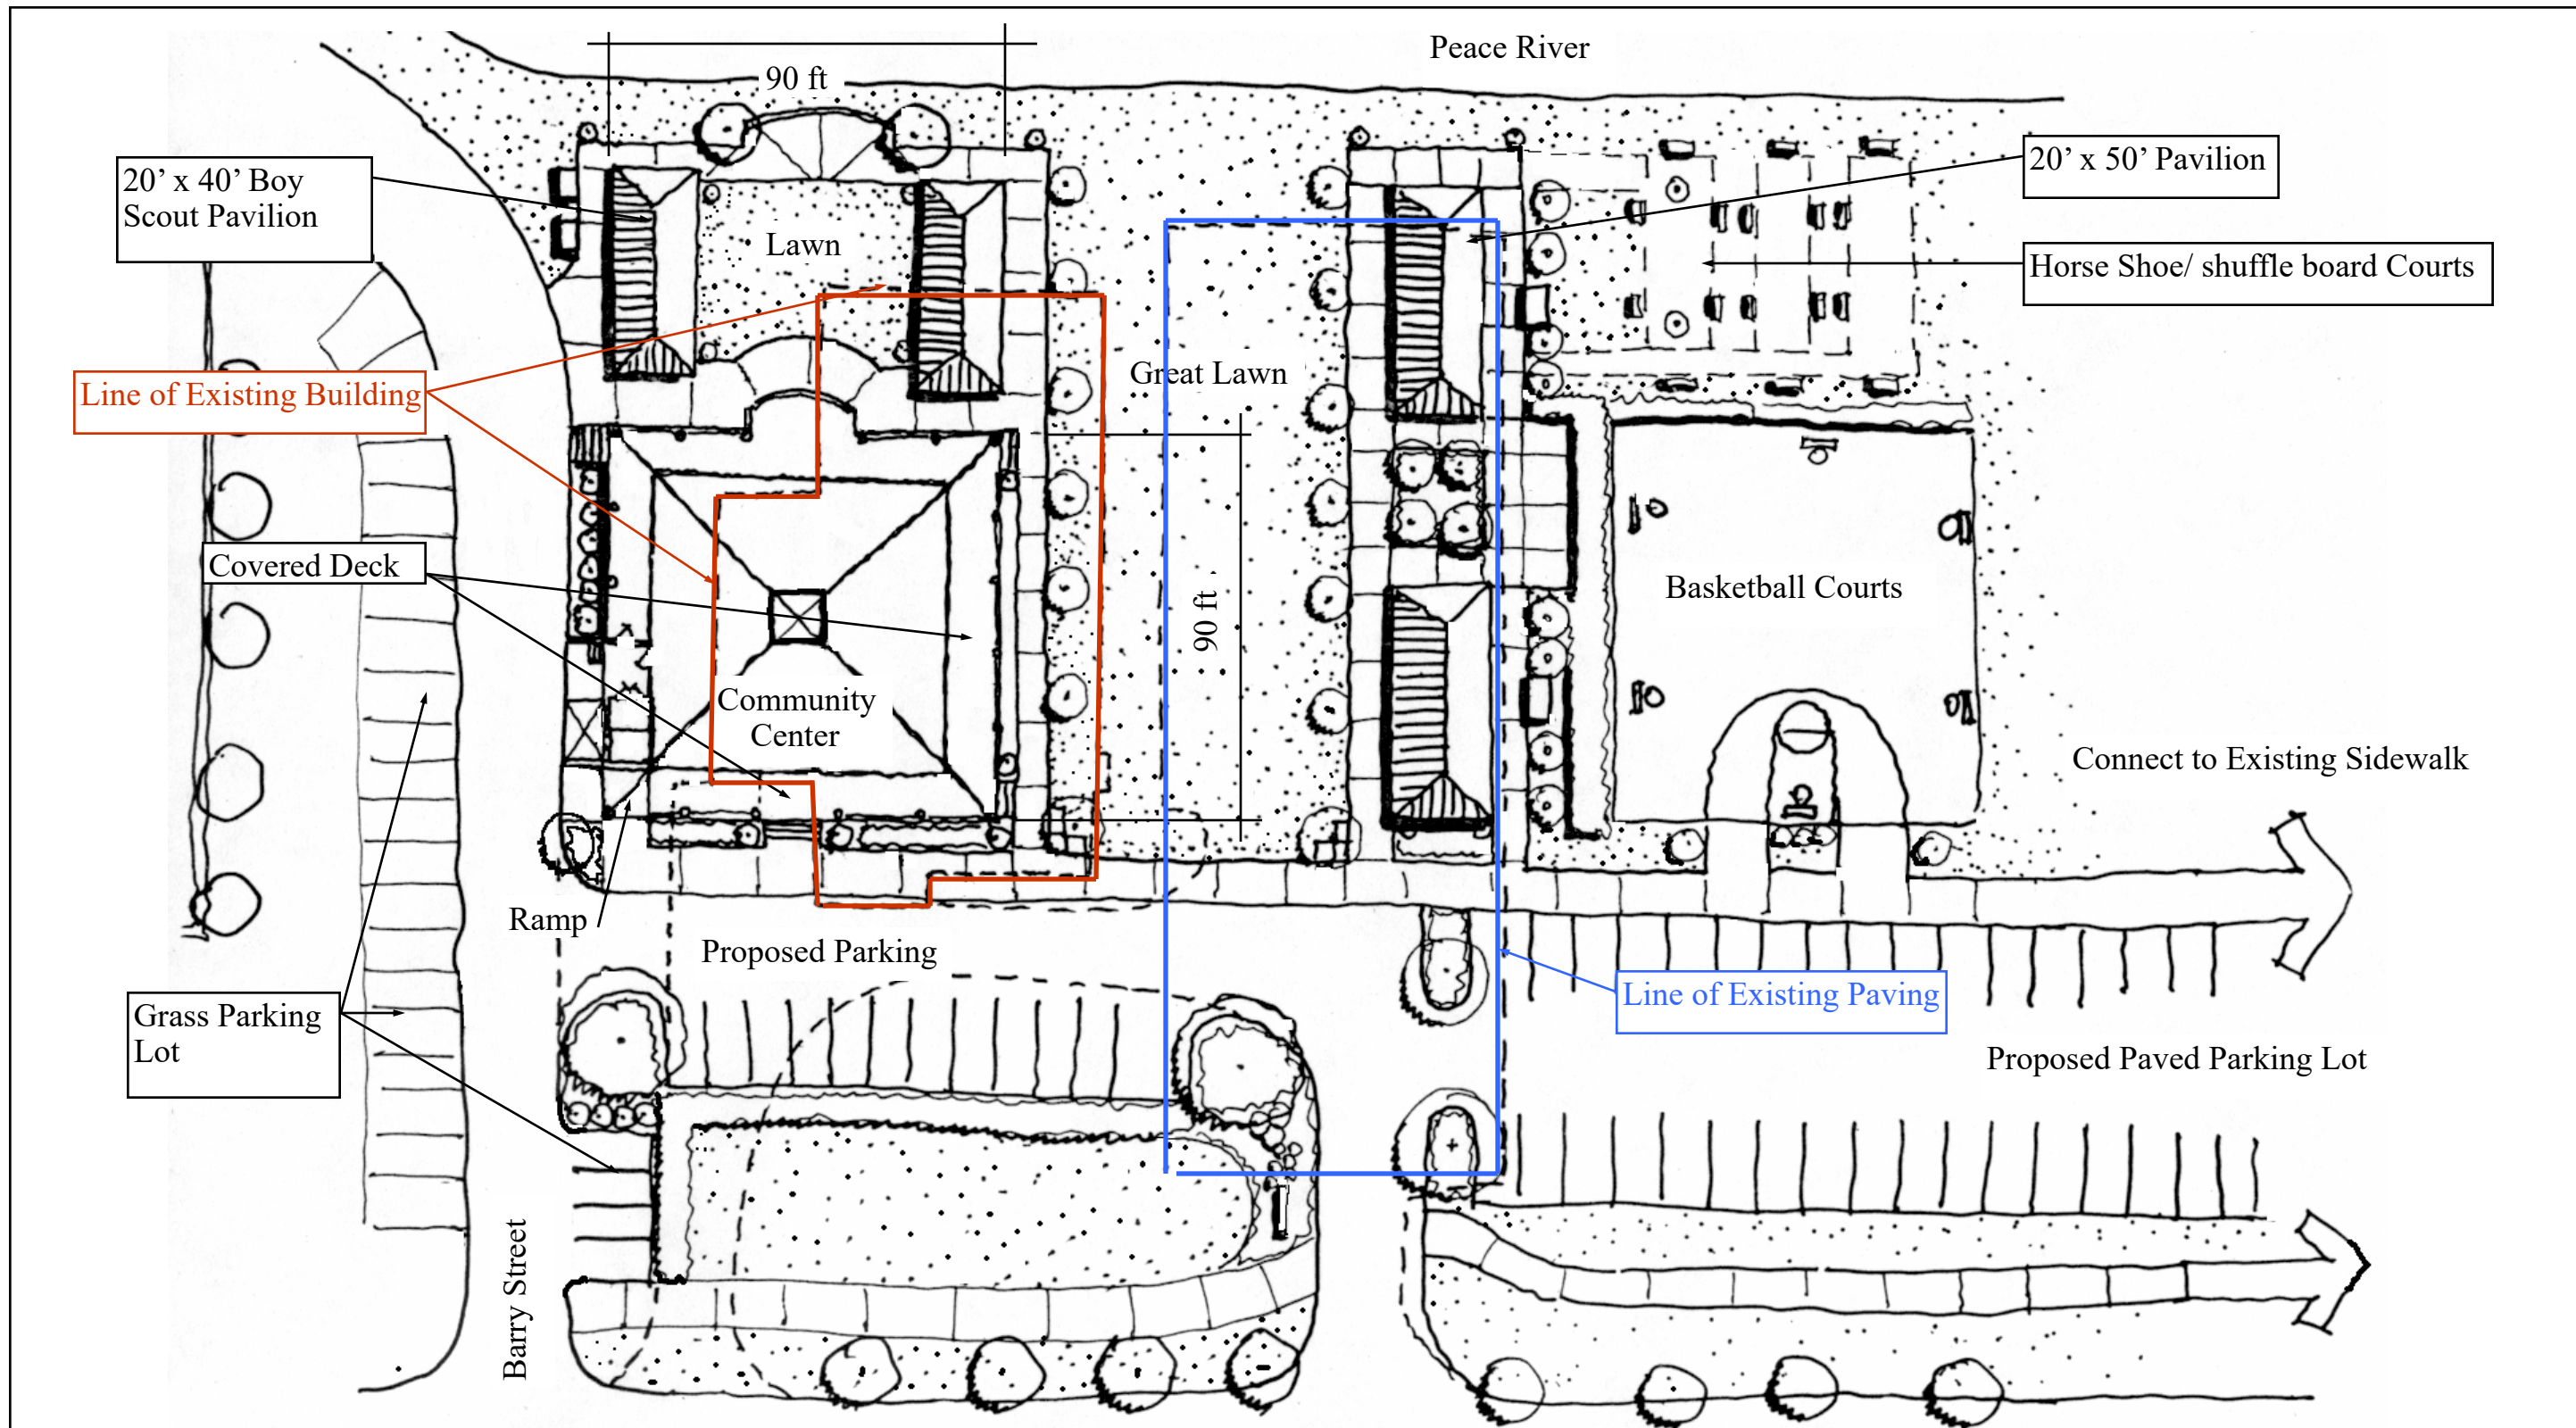

**Street Elevation**

**Proposed 90 ft x 90 ft Bayfront Community Center**

**Proposed 90 ft x 90 ft Bayfront Community Center/ Site Plan**

Retta Esplanade

Retta Esplanade