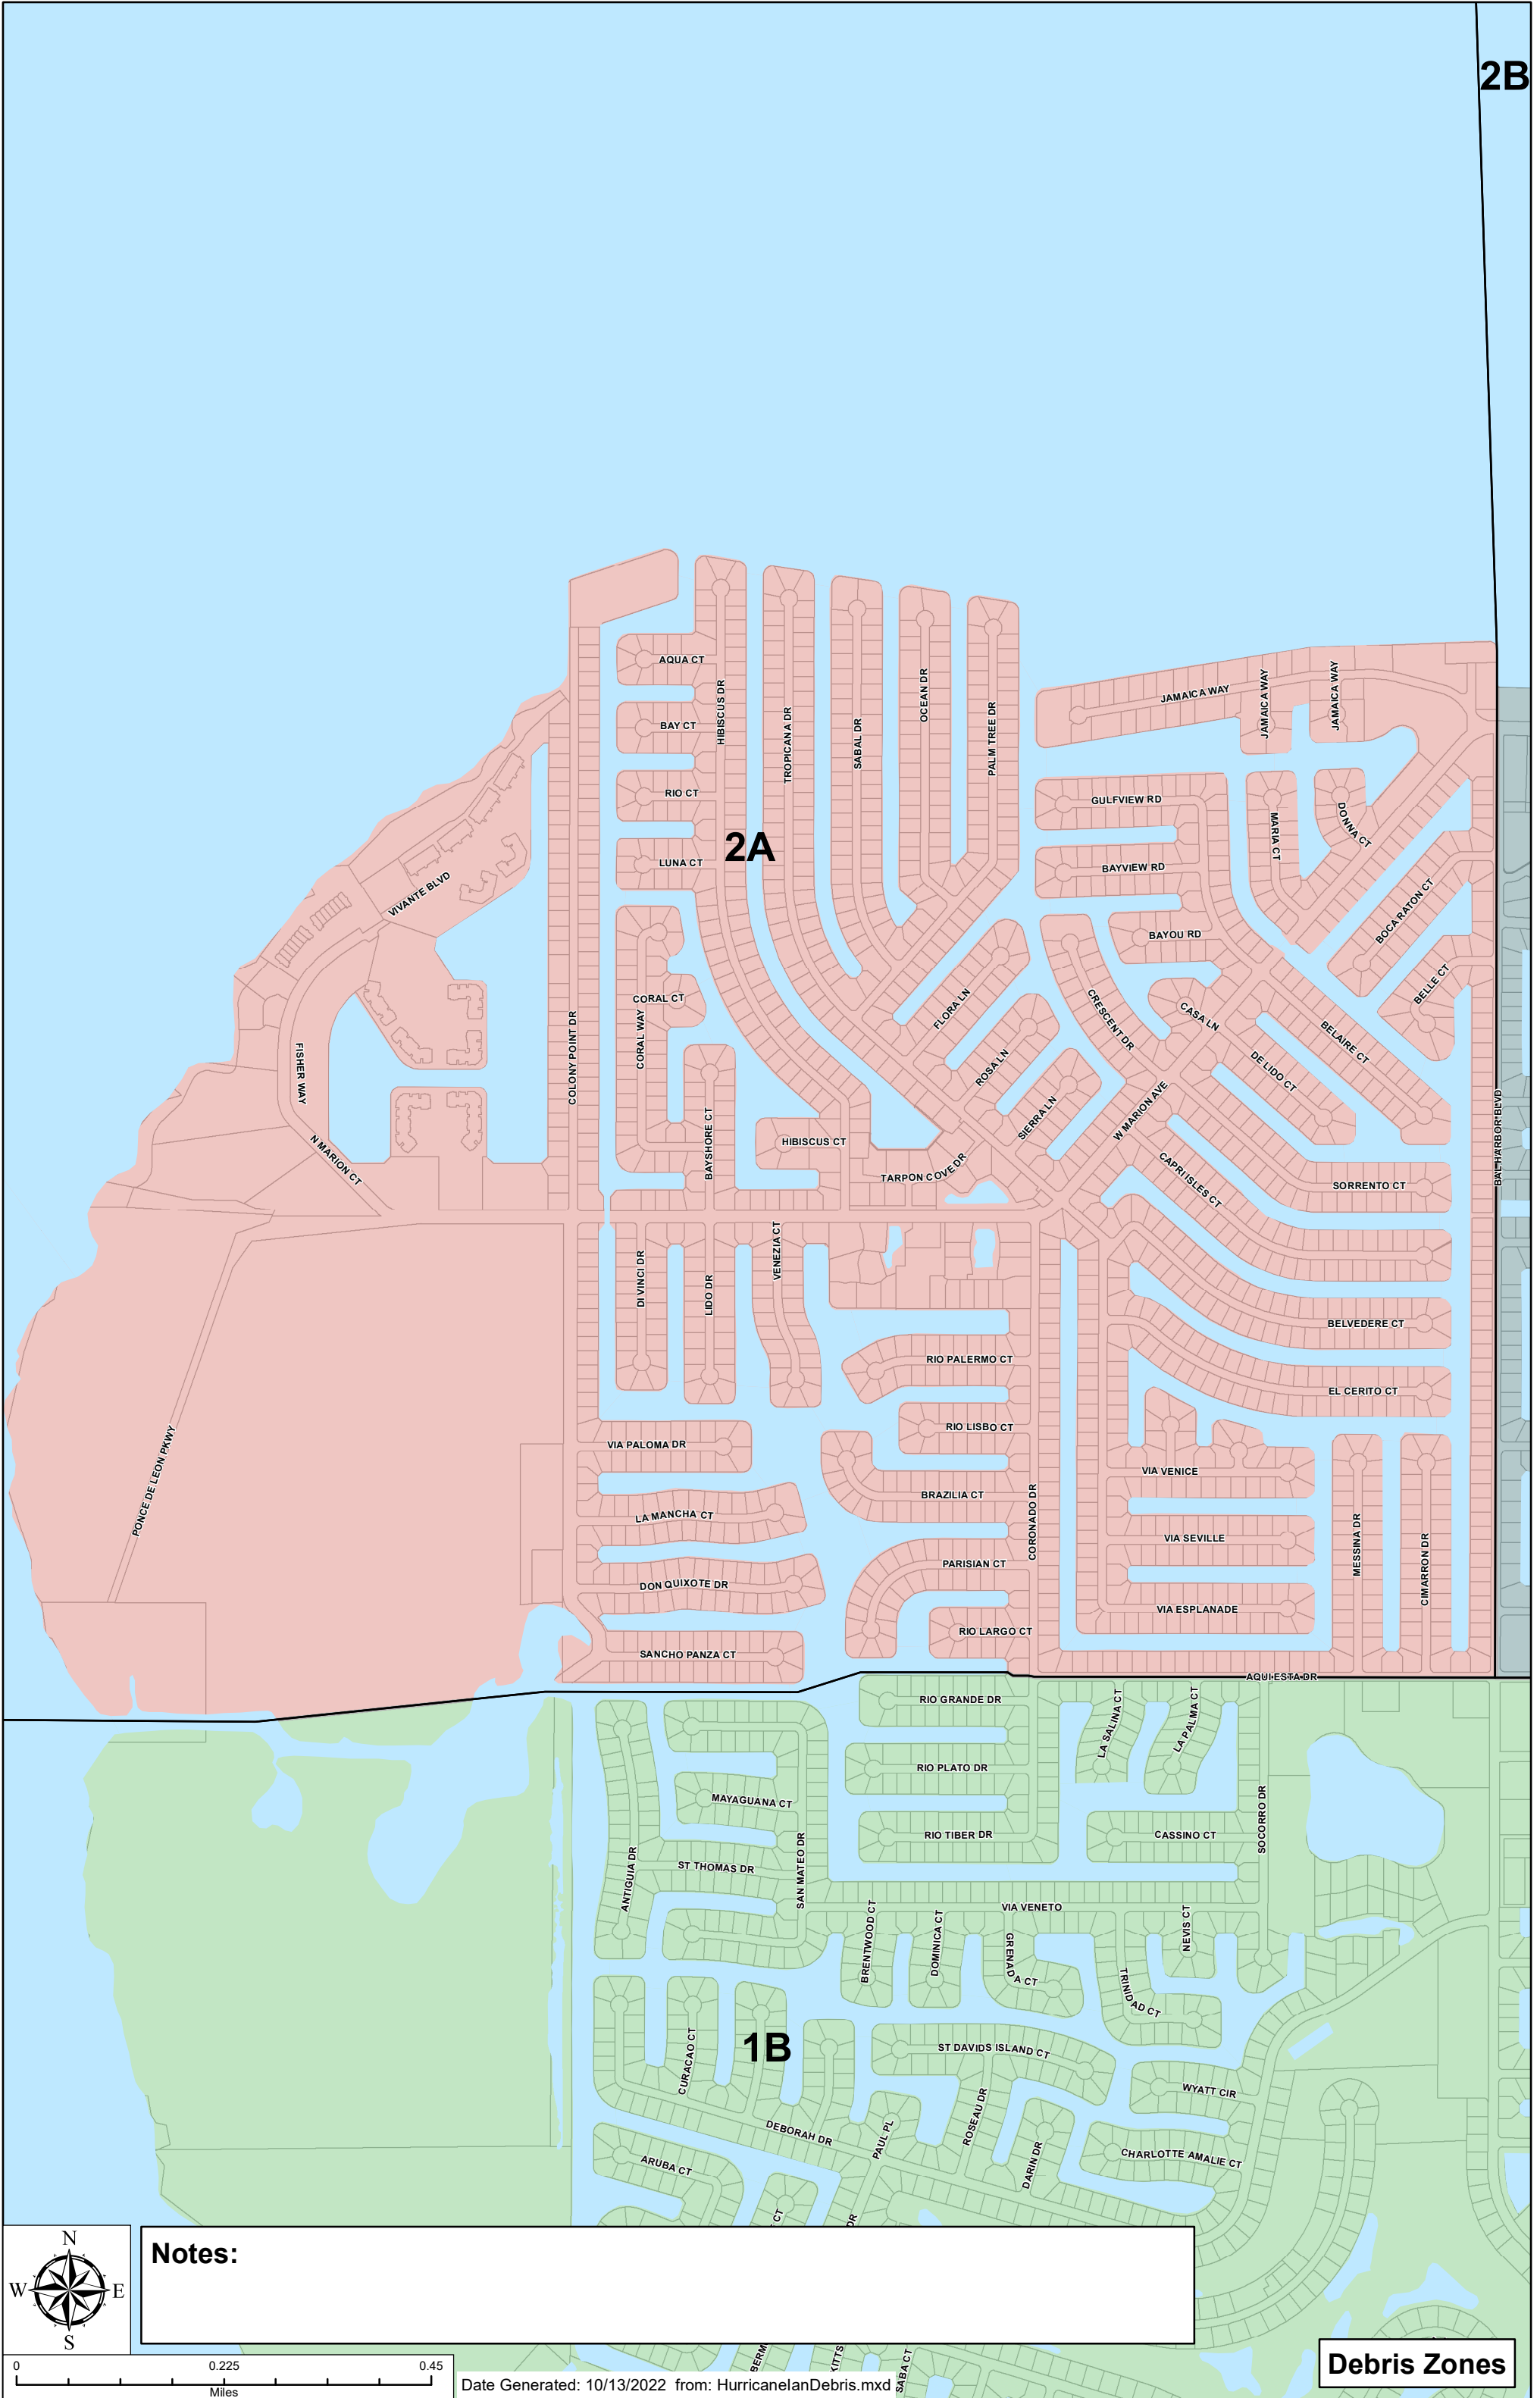

Notes:

Date Generated: 10/5/2022 from: HurricanelanDebris.mxd

Debris Zones

Notes:

Notes area containing a large white rectangular box, likely for additional information or a disclaimer.

Date Generated: 10/13/2022 from: HurriceIanDebris.mxd

Debris Zones

Notes:

2A

1B

Notes:

Date Generated: 10/13/2022 from: HurricanelanDebris.mxd

Debris Zones

Notes:

Date Generated: 10/13/2022 from: HurrucanelanDebris.mxd

Debris Zones

Notes:

Notes area containing a large white rectangular box, likely for additional information or a legend key.

Notes: