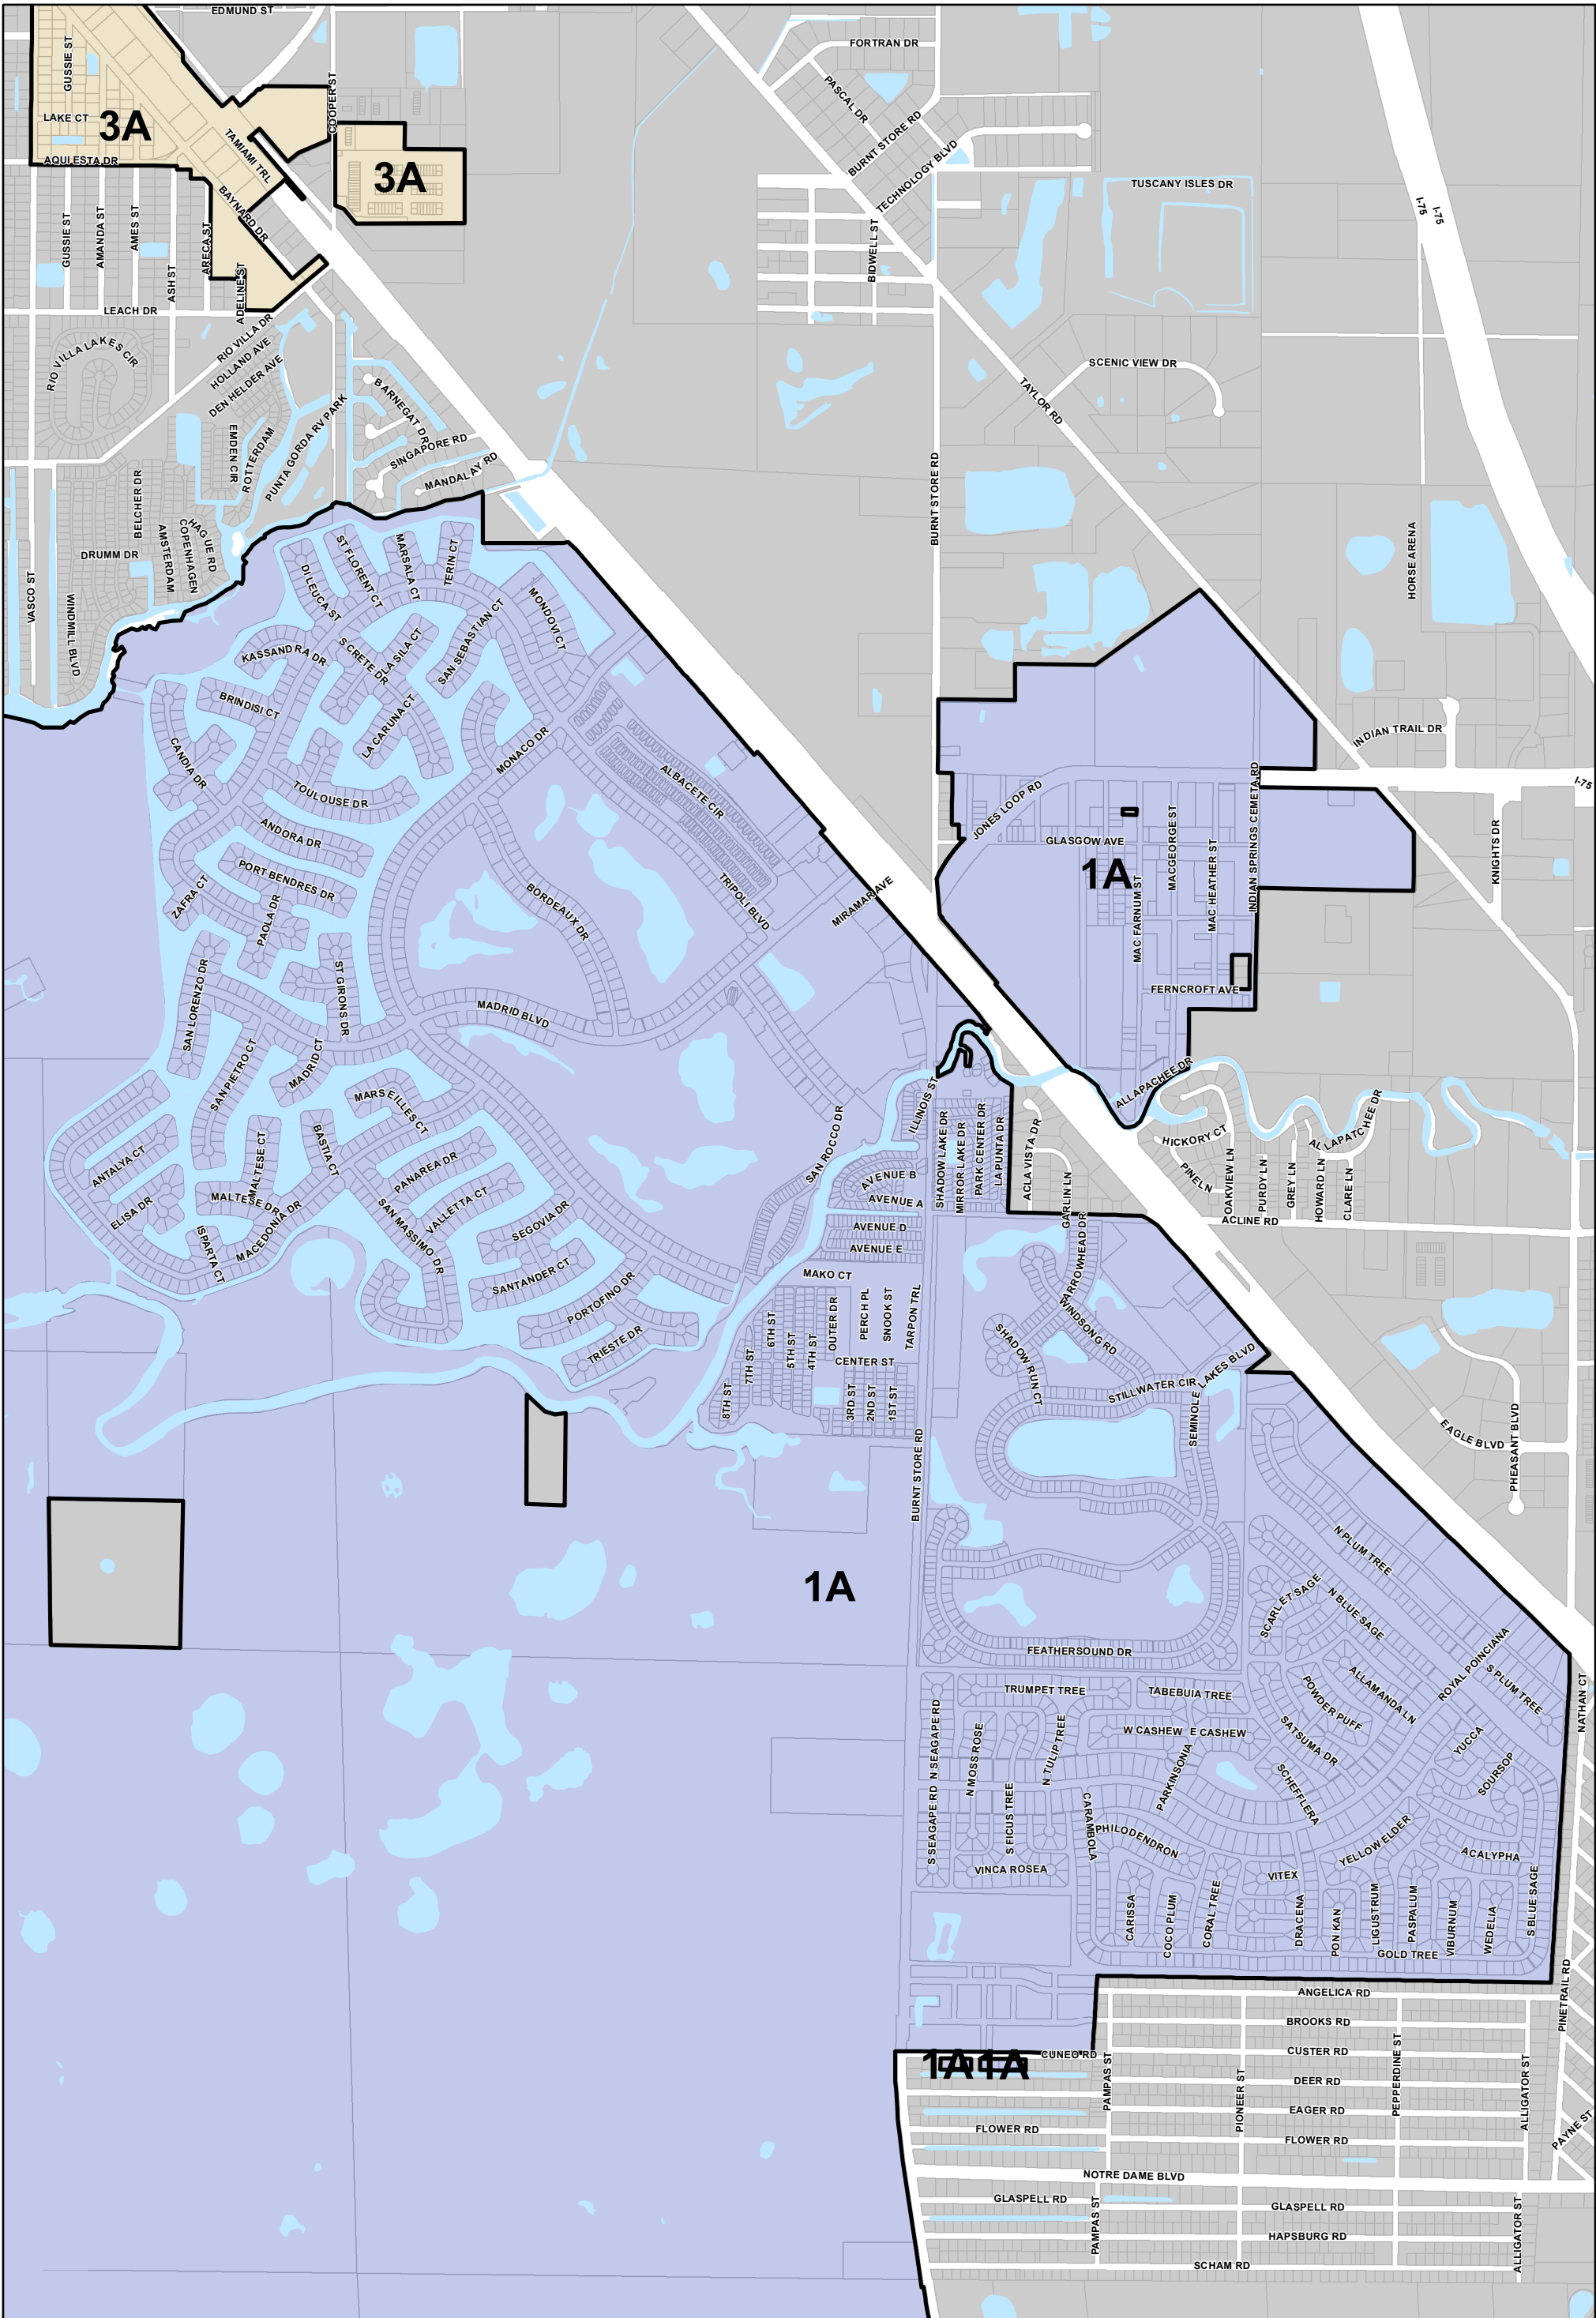

Notes:

Date Generated: 10/5/2022 from: HurricanelanDebris.mxd

Debris Zones

Notes:

Notes area containing a large white rectangular box, likely for additional information or a disclaimer.

Date Generated: 10/13/2022 from: HurriceIanDebris.mxd

Debris Zones

Notes:

2A

1B

Notes:

Date Generated: 10/13/2022 from: HurricanelanDebris.mxd

Debris Zones

Notes:

Date Generated: 10/13/2022 from: HurrucanelanDebris.mxd

Debris Zones

Notes:

Notes area containing a large white rectangular box, likely for additional information or a legend key.

Notes: