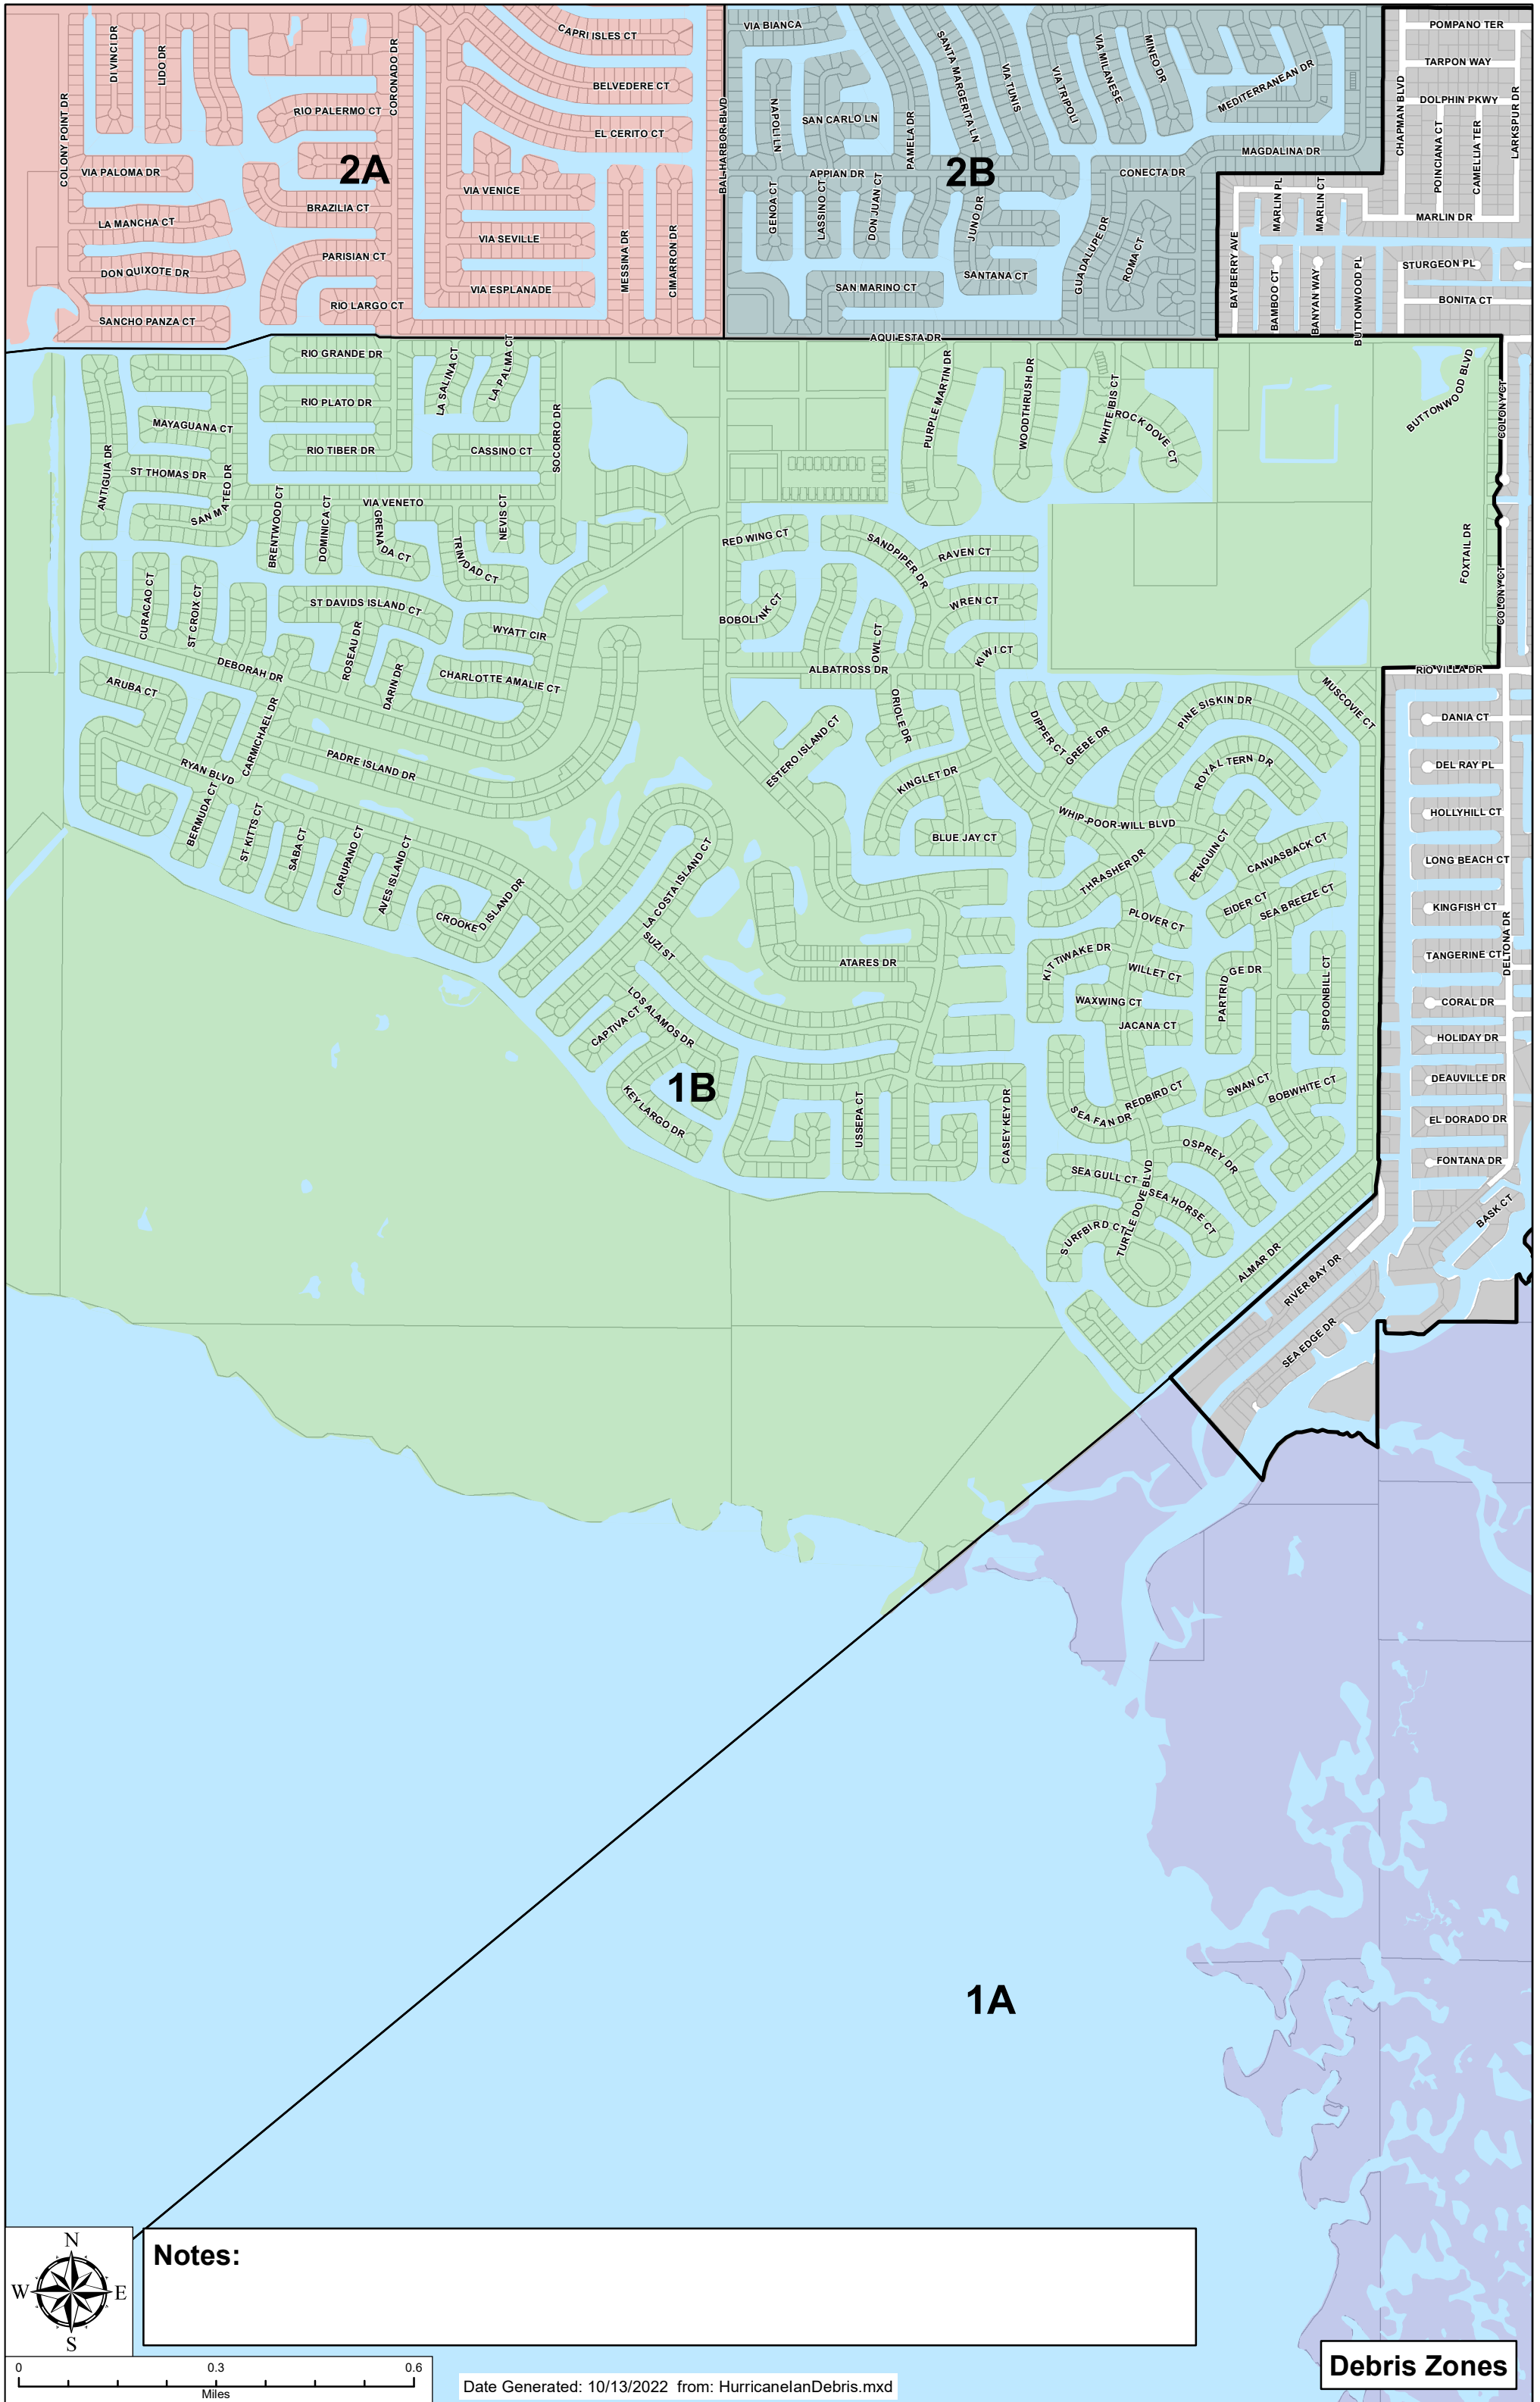

Notes:

Date Generated: 10/5/2022 from: HurricanelanDebris.mxd

Debris Zones

Notes:

Notes area containing a large white rectangular box, likely for additional information or a disclaimer.

Date Generated: 10/13/2022 from: HurriceIanDebris.mxd

Debris Zones

Notes:

2A

1B

Notes:

Date Generated: 10/13/2022 from: HurricanelanDebris.mxd

Debris Zones

Notes:

Date Generated: 10/13/2022 from: HurrucanelanDebris.mxd

Debris Zones

Notes:

Notes area containing a large white rectangular box, likely for additional information or a legend key.

Notes: