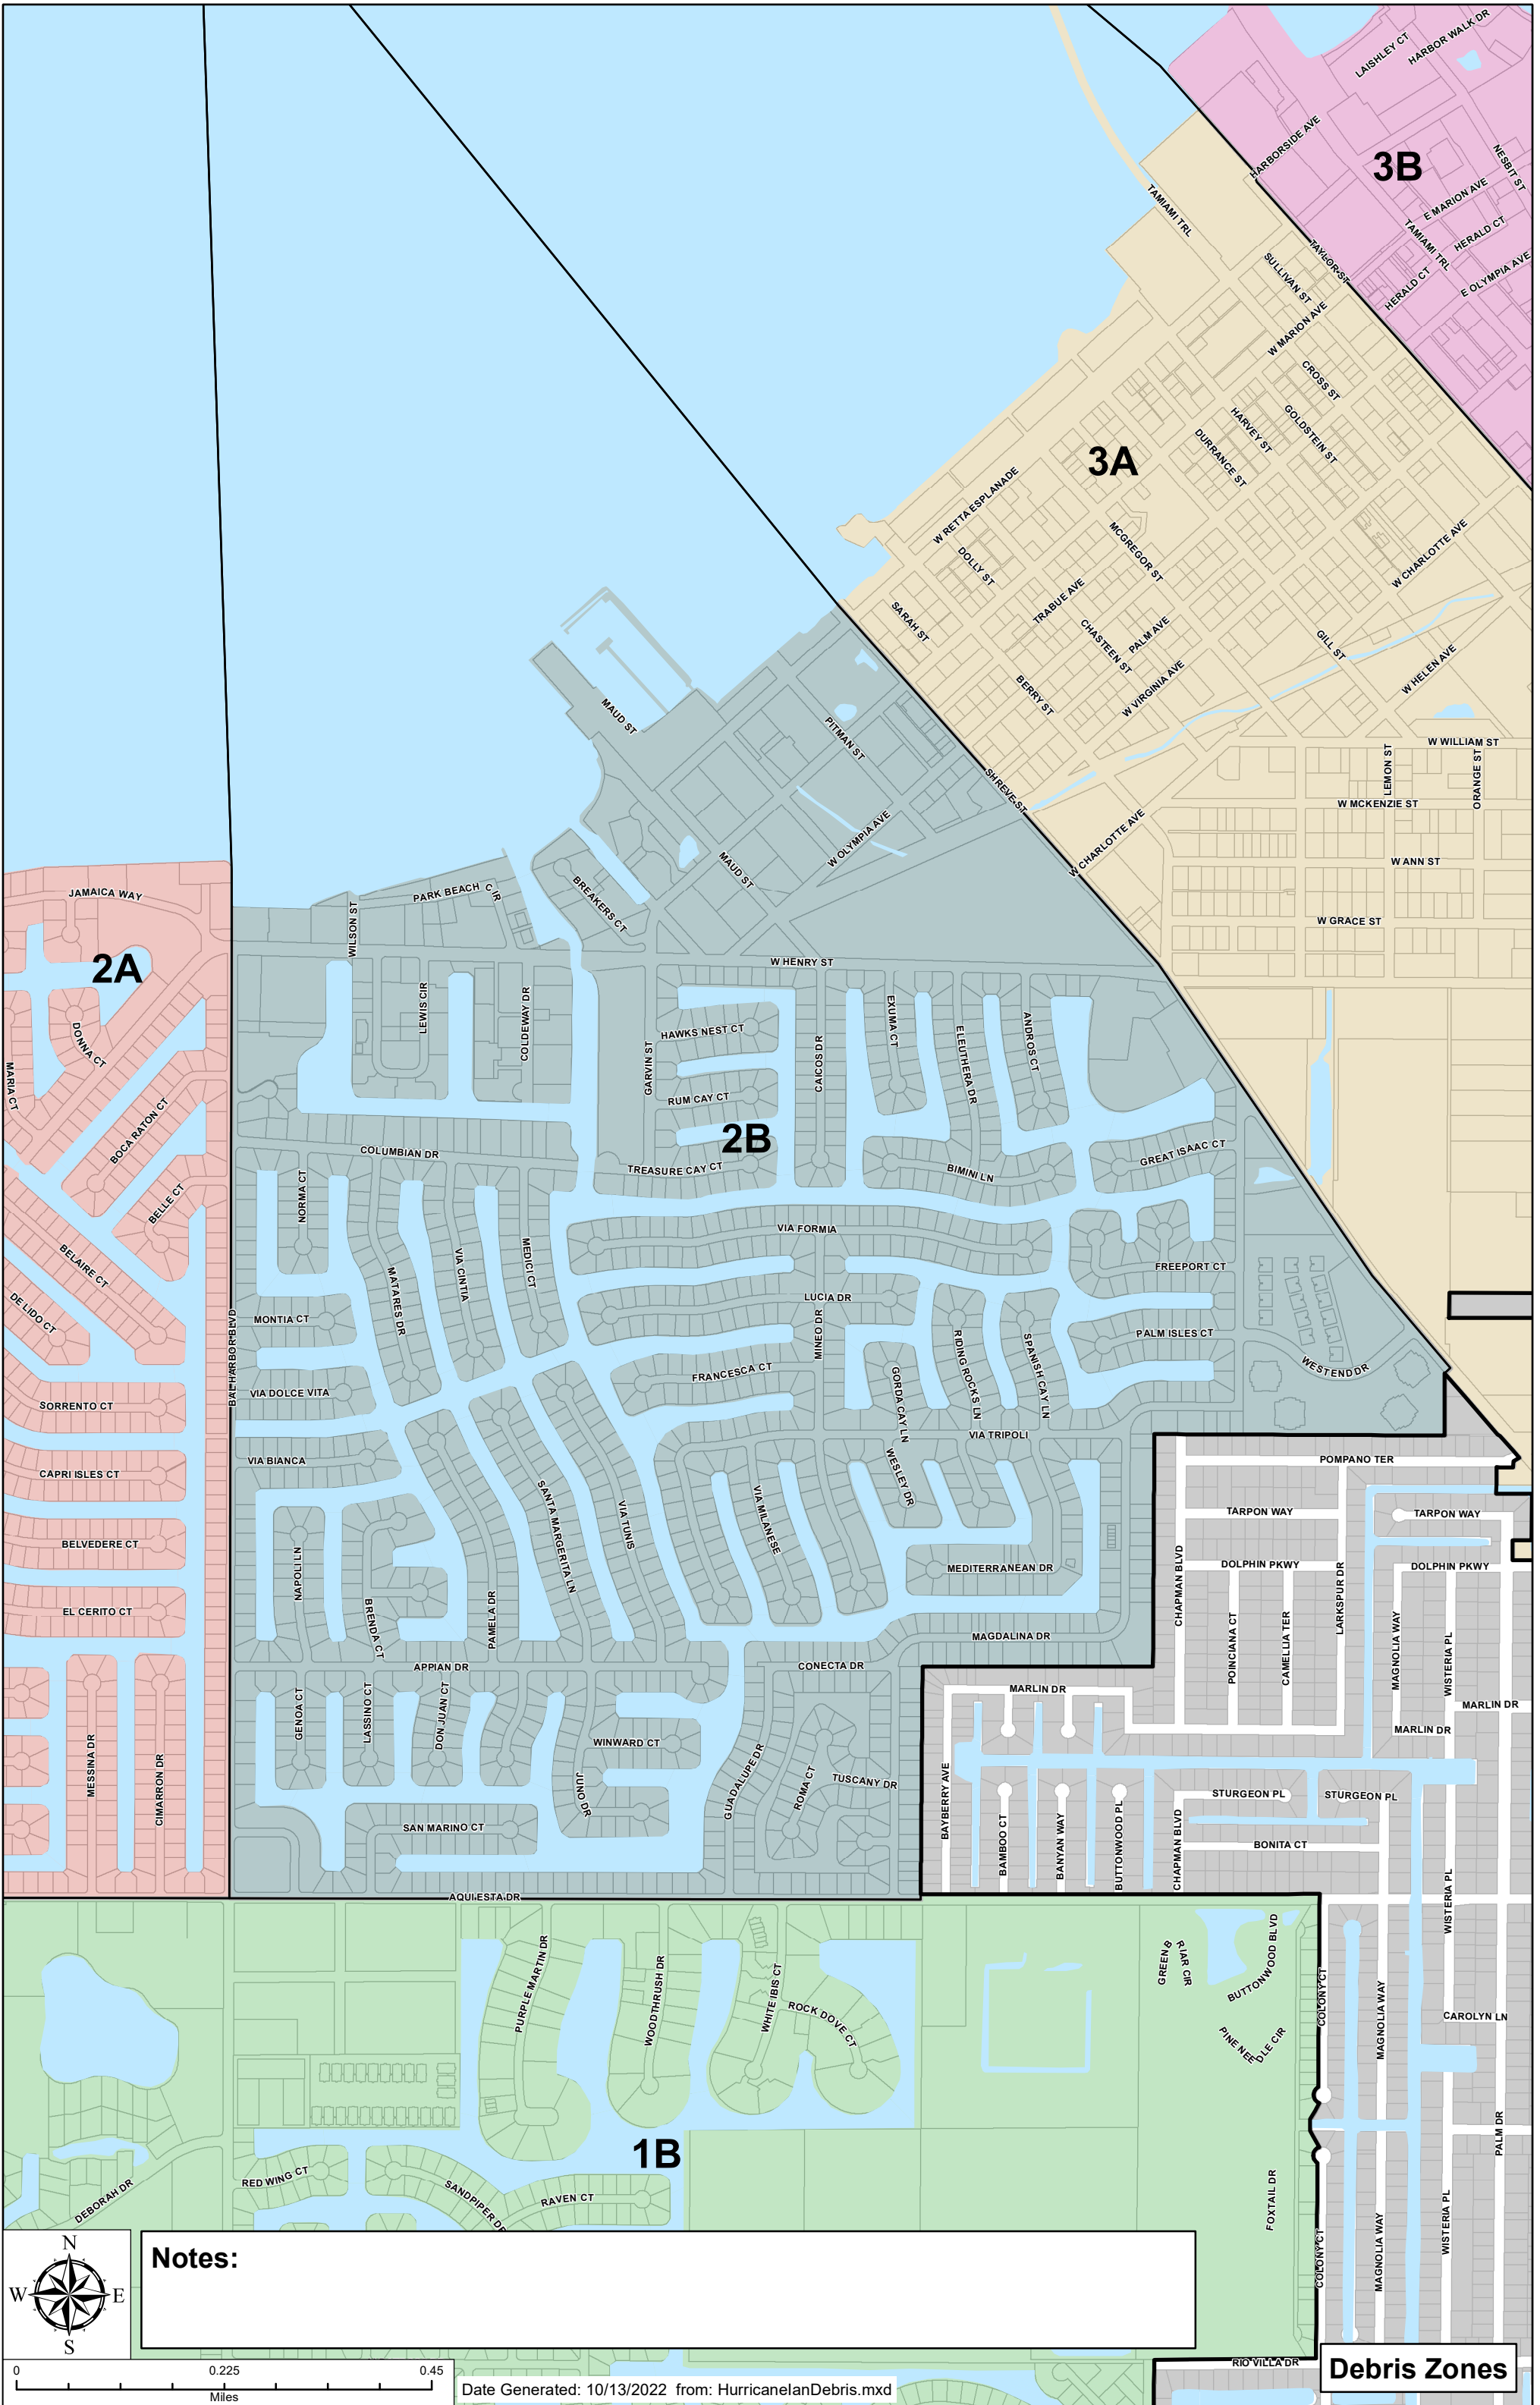

Notes:

Date Generated: 10/5/2022 from: HurricanelanDebris.mxd

Debris Zones

Notes:

Notes area containing a large white rectangular box, likely for additional information or a disclaimer.

Date Generated: 10/13/2022 from: HurriceIanDebris.mxd

Debris Zones

Notes:

2A

1B

Notes:

Date Generated: 10/13/2022 from: HurricanelanDebris.mxd

Debris Zones

Notes:

Date Generated: 10/13/2022 from: HurrucanelanDebris.mxd

Debris Zones

Notes:

Notes area containing a large white rectangular box, likely for additional information or a legend key.

Notes: