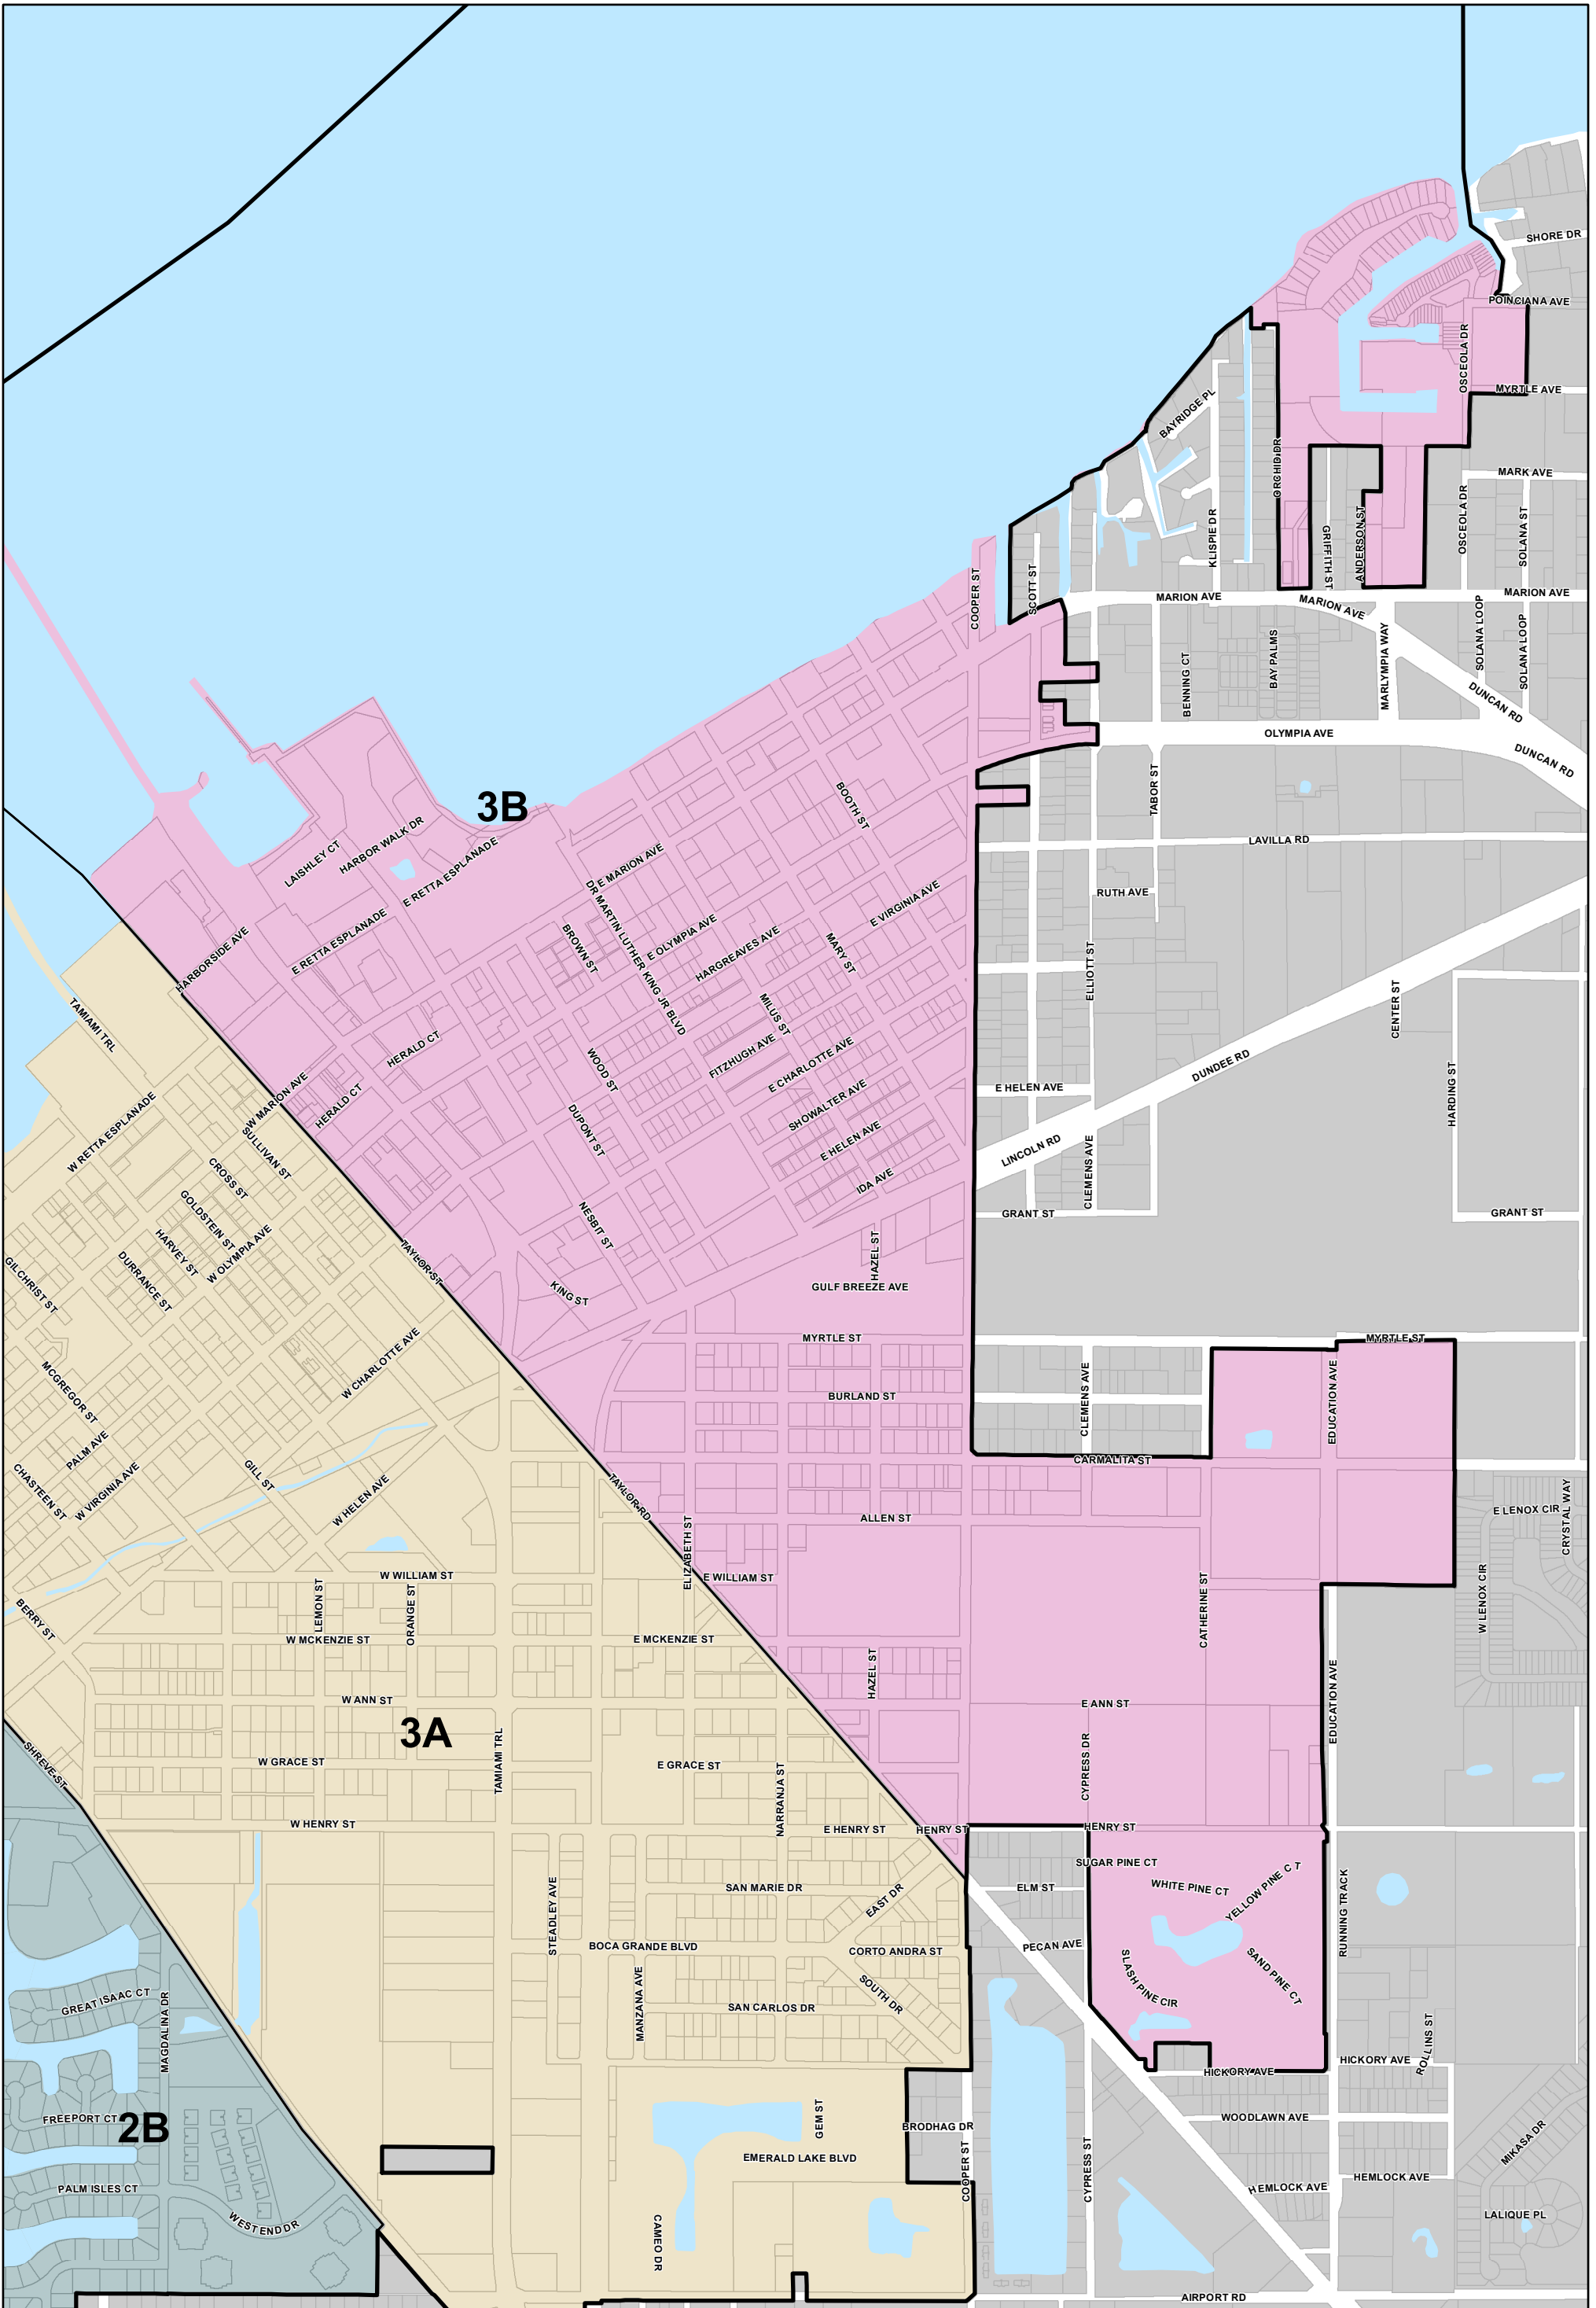

Notes:

Date Generated: 10/5/2022 from: HurricanelanDebris.mxd

Debris Zones

Notes:

Notes area containing a large white rectangular box, likely for additional information or a disclaimer.

Date Generated: 10/13/2022 from: HurriceIanDebris.mxd

Debris Zones

Notes:

2A

1B

Notes:

Date Generated: 10/13/2022 from: HurricanelanDebris.mxd

Debris Zones

Notes:

Date Generated: 10/13/2022 from: HurrucanelanDebris.mxd

Debris Zones

Notes:

Notes area containing a large white rectangular box, likely for additional information or a legend key.

Notes: