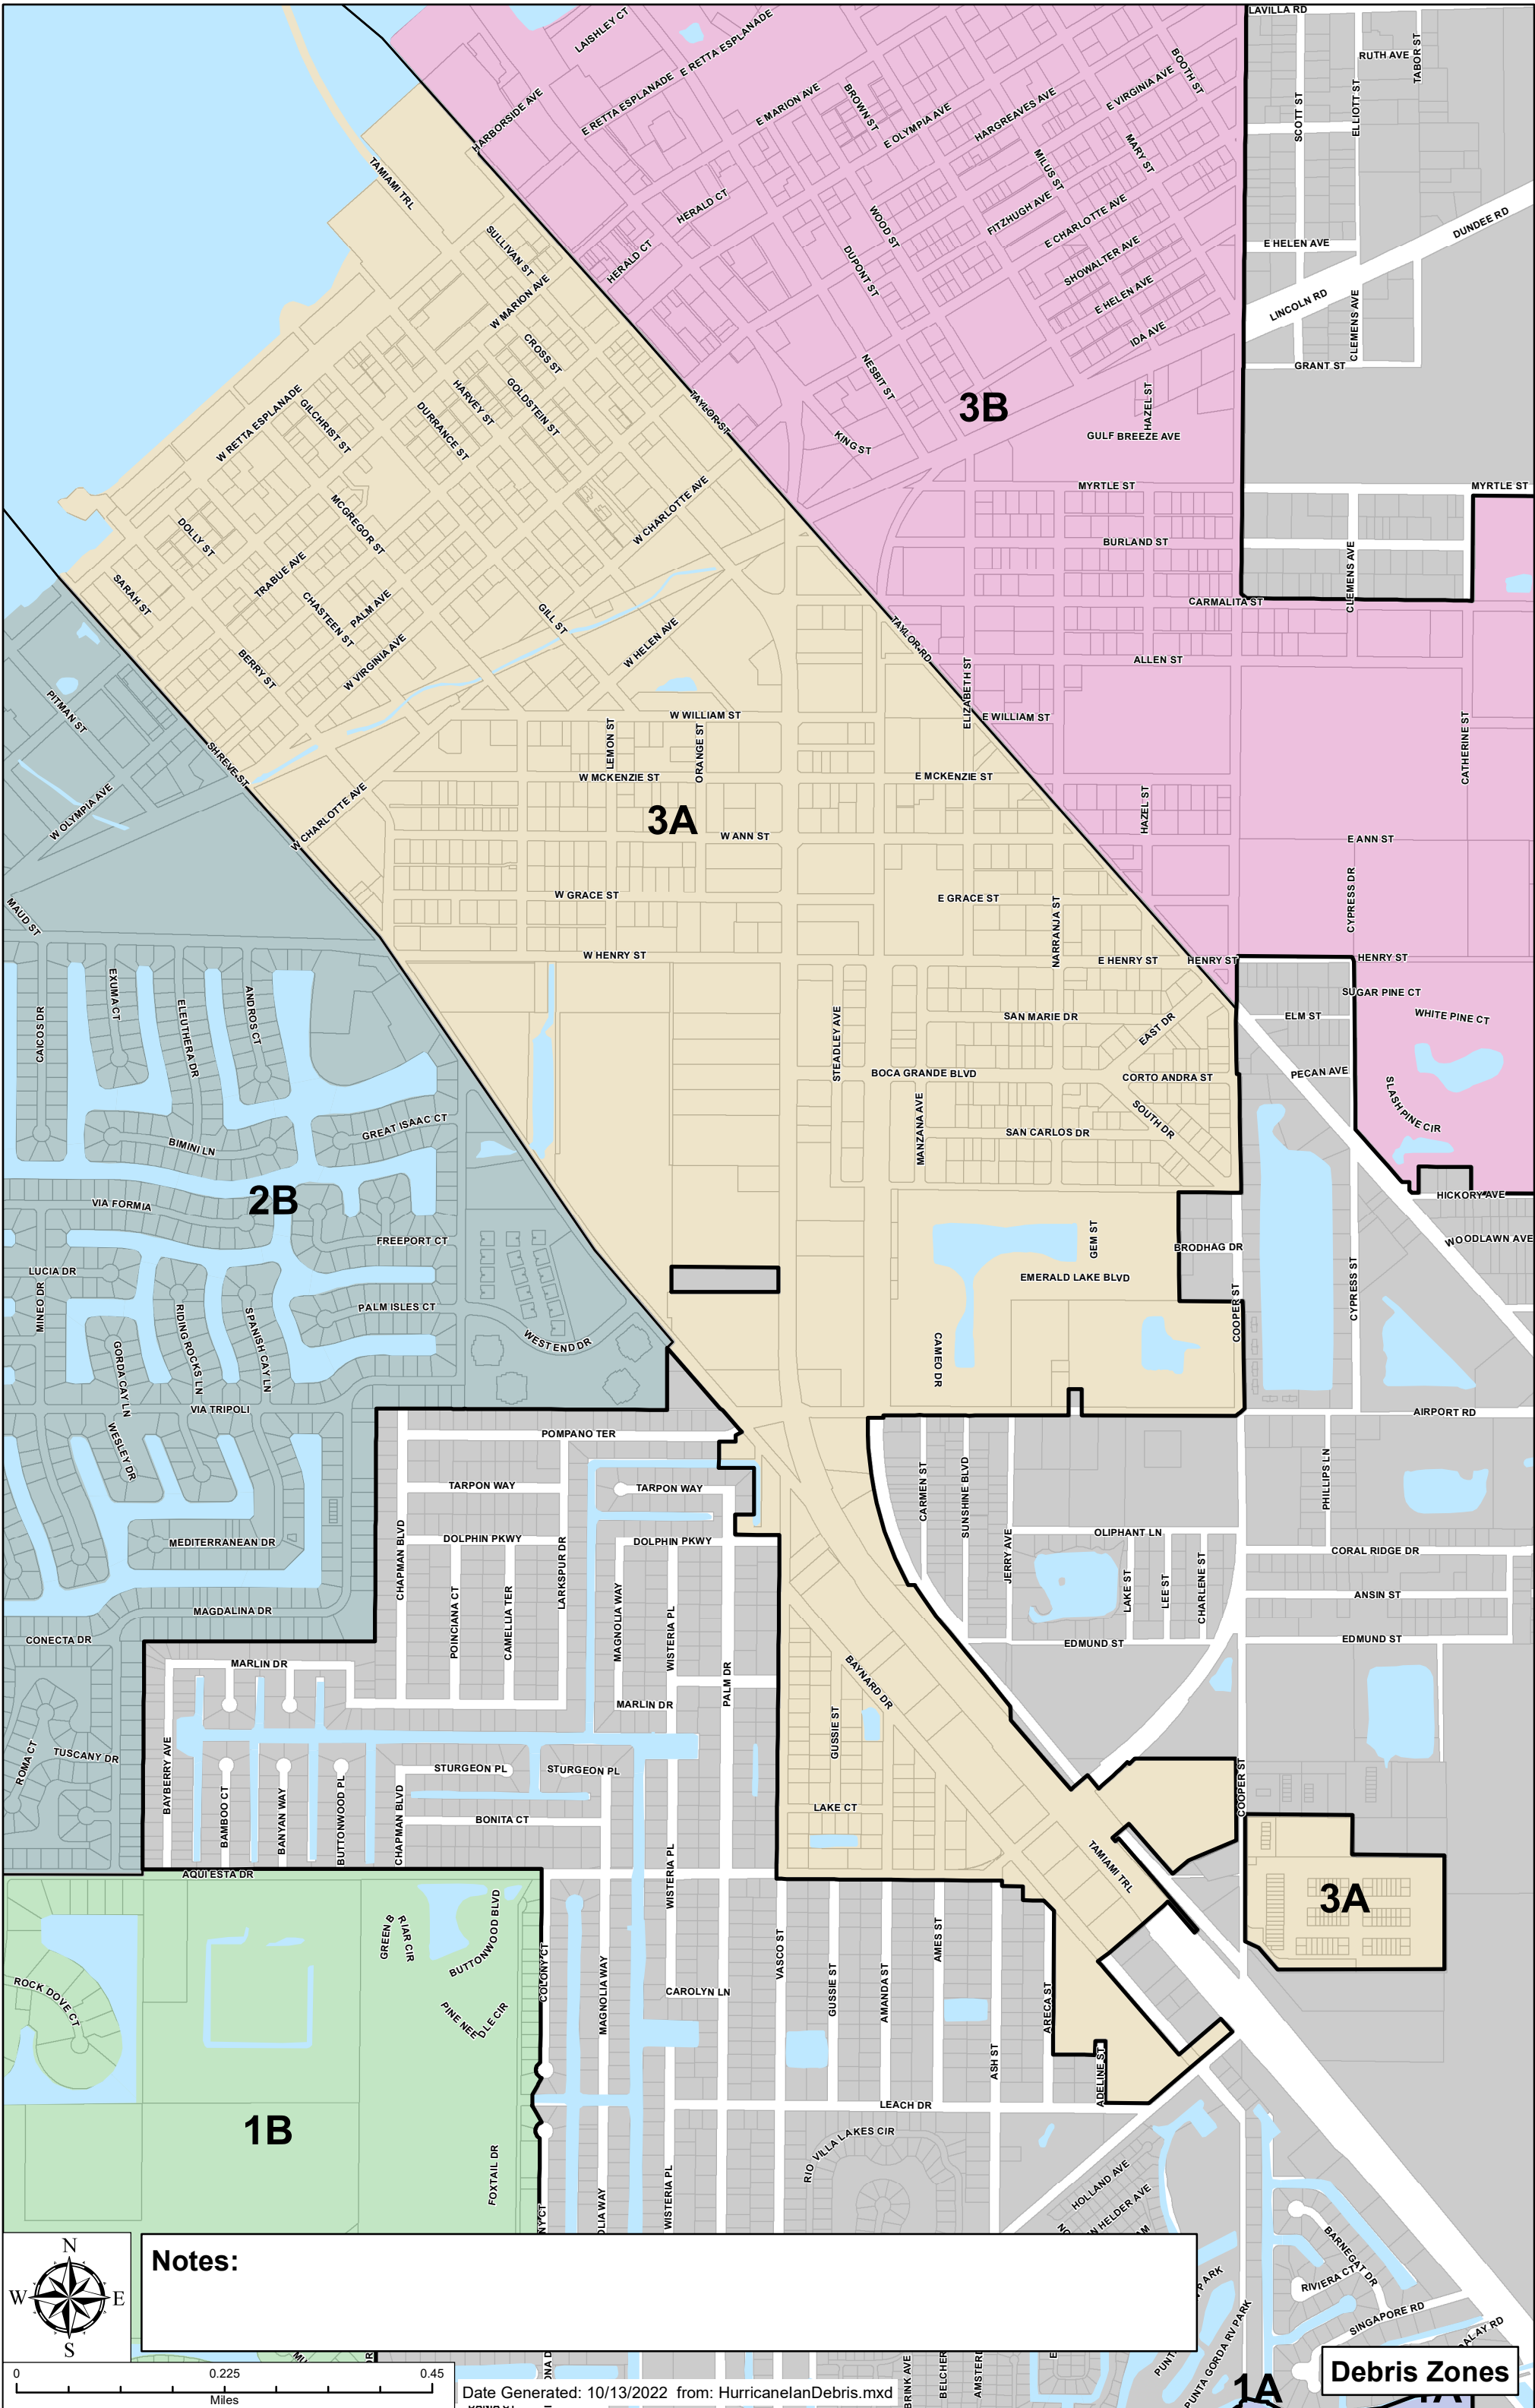

Notes:

Date Generated: 10/5/2022 from: HurricanelanDebris.mxd

Debris Zones

Notes:

Notes area containing a large white rectangular box, likely for additional information or a disclaimer.

Date Generated: 10/13/2022 from: HurriceIanDebris.mxd

Debris Zones

Notes:

2A

1B

Notes:

Date Generated: 10/13/2022 from: HurricanelanDebris.mxd

Debris Zones

Notes:

Date Generated: 10/13/2022 from: HurrucanelanDebris.mxd

Debris Zones

Notes:

Notes area containing a large white rectangular box, likely for additional information or a legend key.

Notes: