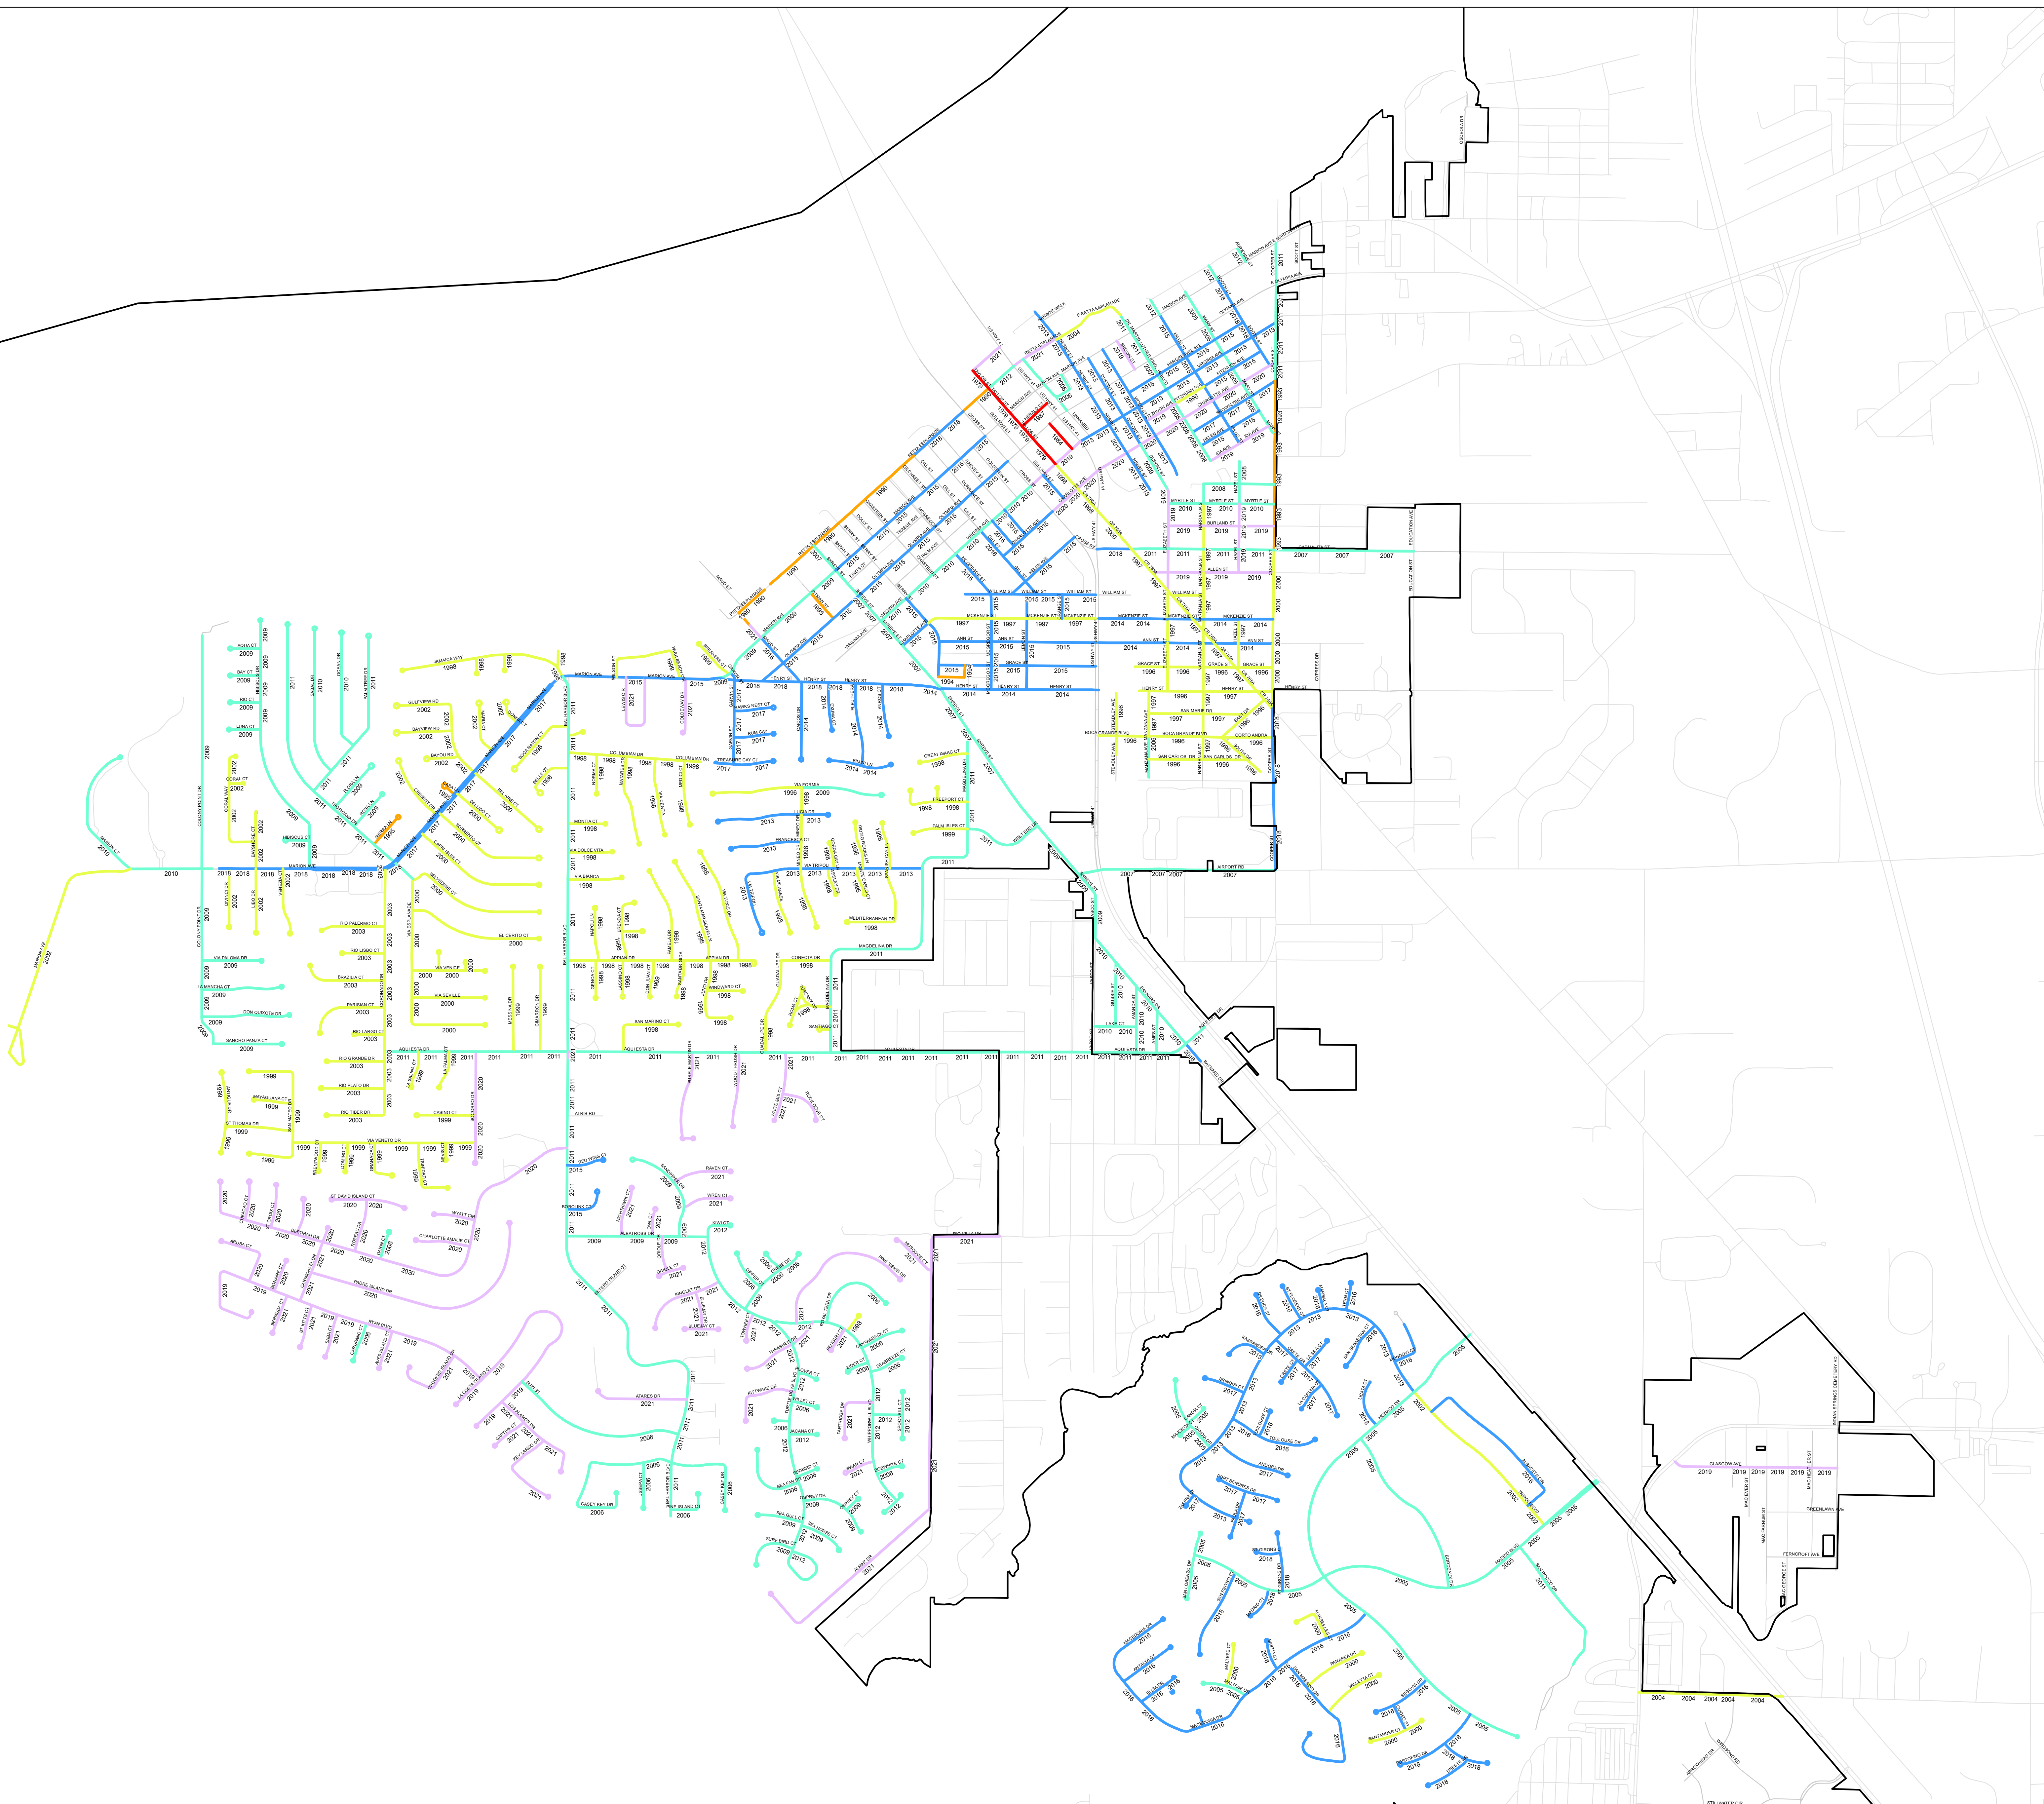

PAVEMENT PROGRAM FY 2021-2022

Legend

 PuntaGordaCityLimits

Pavement Program

 1979 - 1988

 1989 - 1996

 1997 - 2005

 2006 - 2013

 2014 - 2018

 2019 - 2021

 STREETS

0 0.25 0.5 1 Miles