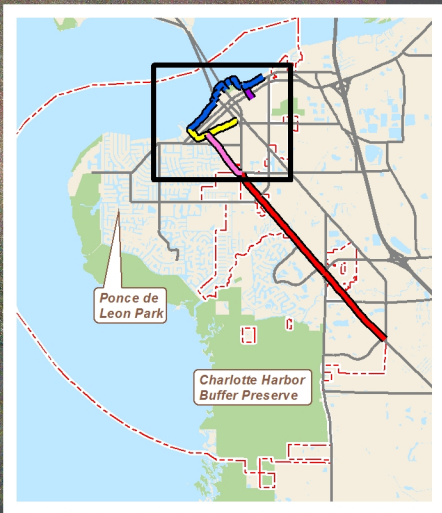

# Punta Gorda Pathways

CHARLOTTE  
HARBOR

## Punta Gorda Pathways

-  Harborwalk
-  Linear Park
-  Shreve St. Path
-  US 41 Path
-  MLK Path
-  Sidewalk
-  Parks
-  Points of Interest
-  Self-Fix
-  Bicycle Stand
-  Fitness Zone

Miles

0 0.25 0.5 0.75