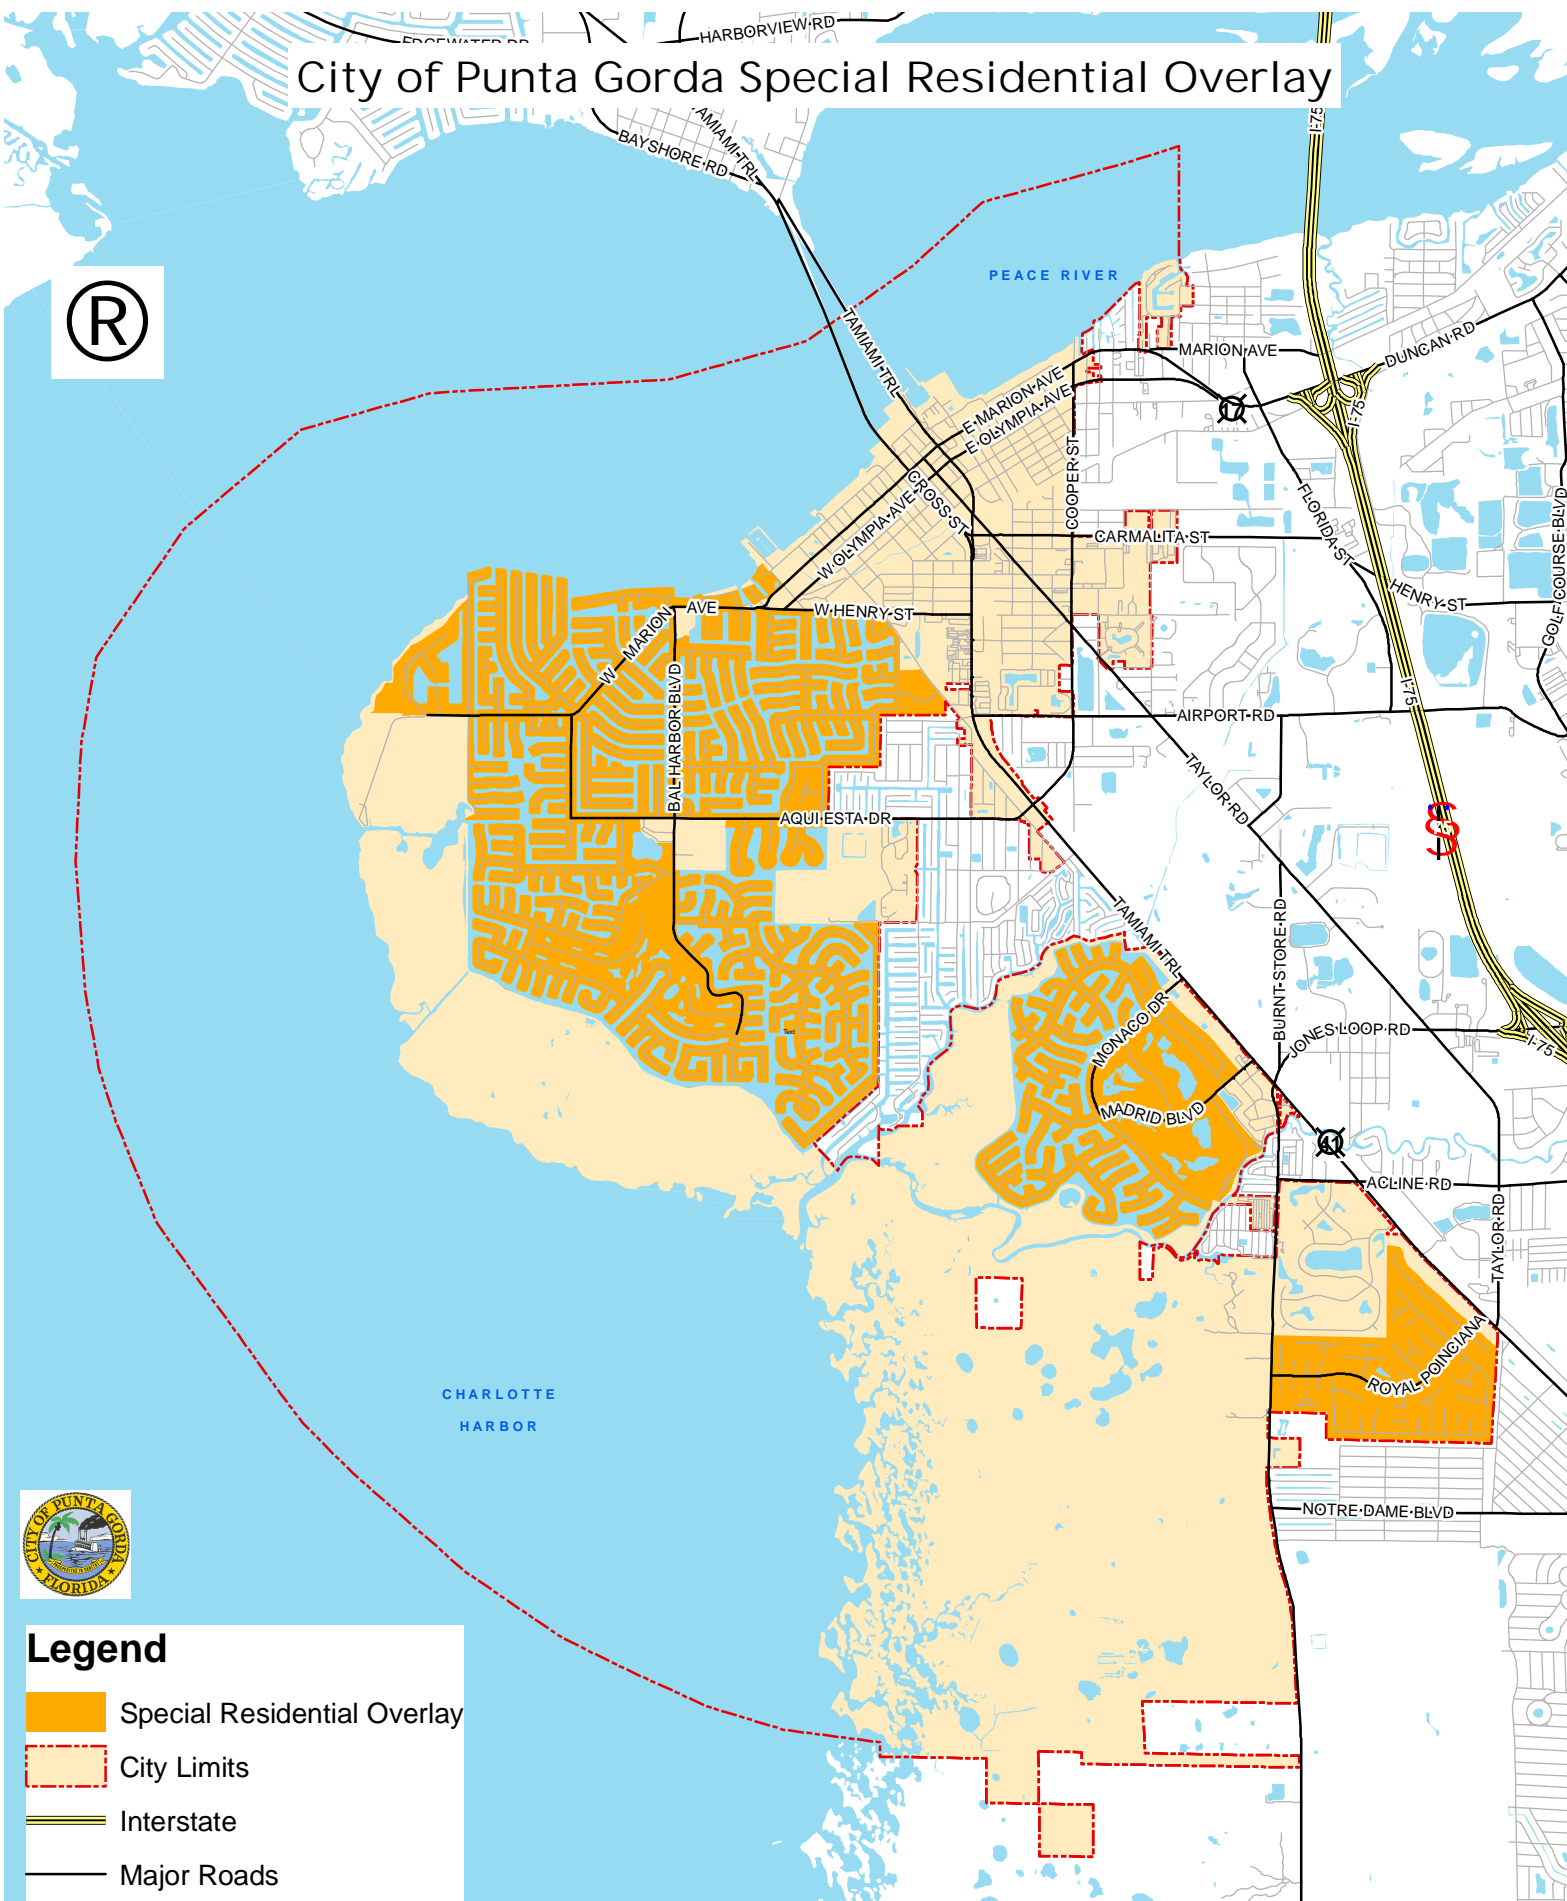

City of Punta Gorda Special Residential Overlay

Legend

- Special Residential Overlay
- City Limits
- Interstate
- Major Roads
- Streets