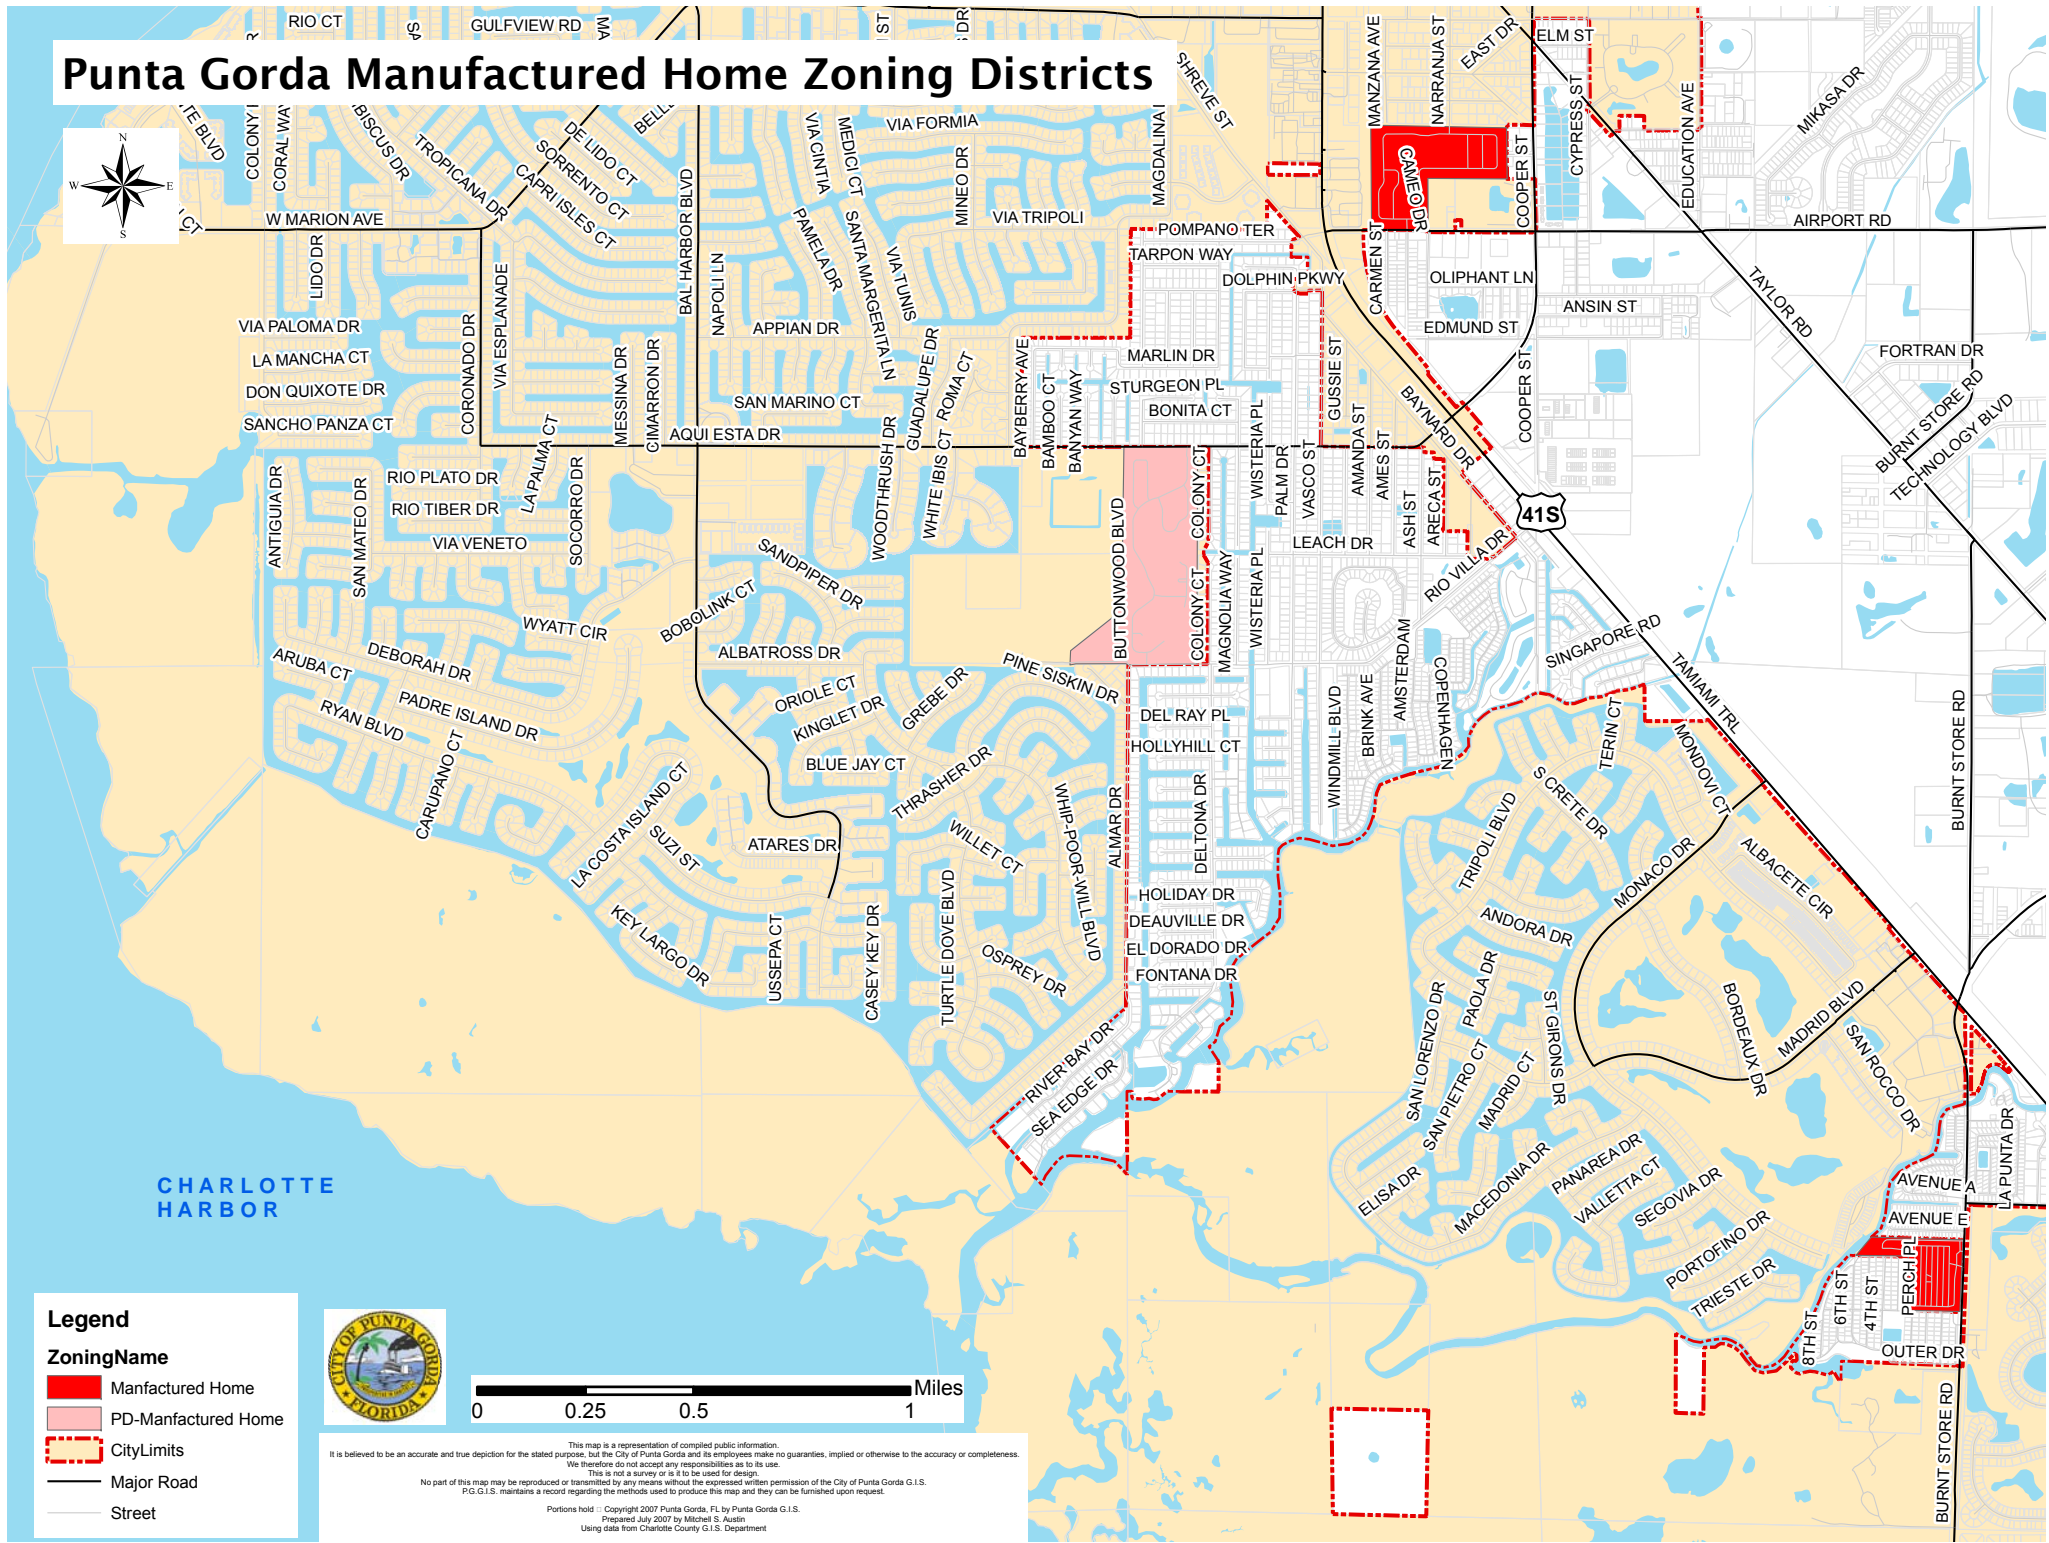

Punta Gorda Manufactured Home Zoning Districts

Legend

ZoningName

- Manufactured Home
- PD-Manufactured Home
- CityLimits
- Major Road
- Street